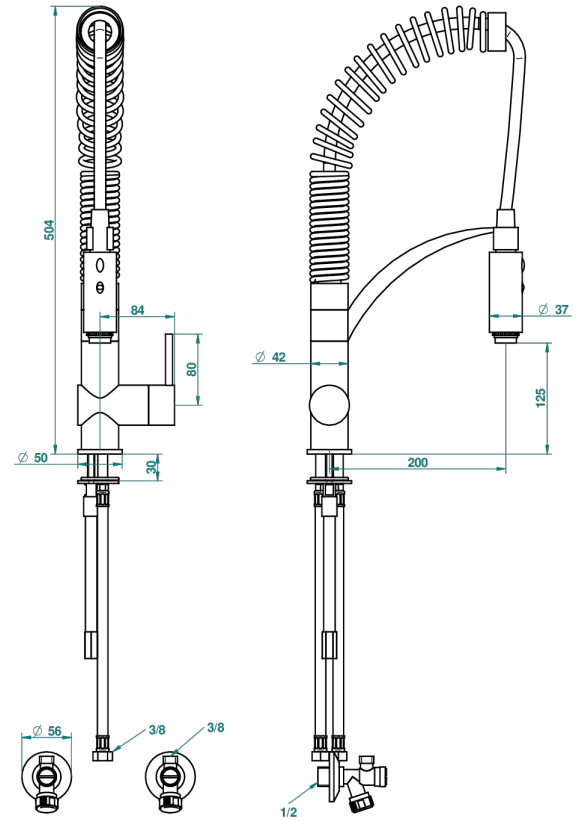

Single lever sink mixer with pull-out spray (only available in chrome A02 and nickel mat C01)

25029

07/04/2009

CHARACTERISTIC

- Tendance
- Single lever sink mixer with pull-out spray (only available in chrome A02 and nickel mat C01)

AVAILABLE FINITIONS

Matt nickel (color finish) - C01

Polished chrome (color finish) - A02