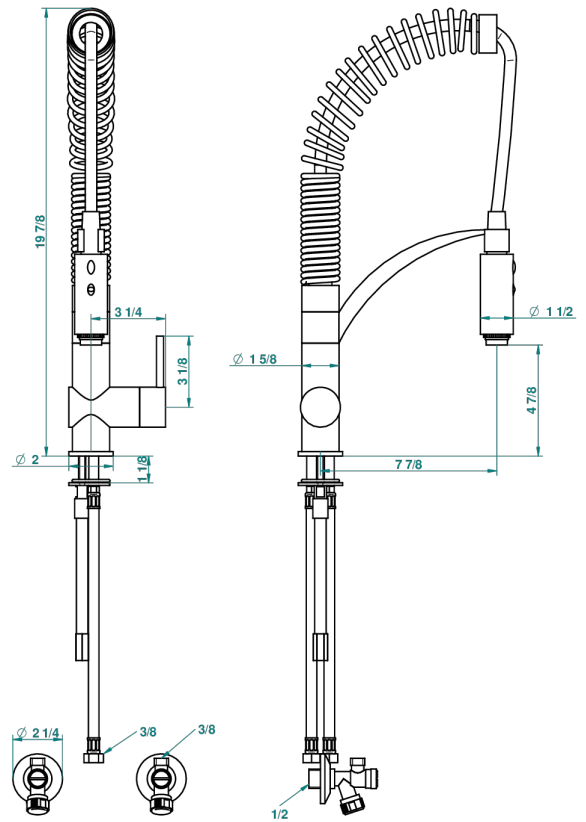

G5F-6180

Single lever sink mixer with pull-out spray (only available in chrome A02 and nickel mat C01)

25029

07/04/2009

## CHARACTERISTIC

- Tendance
- Single lever sink mixer with pull-out spray (only available in chrome A02 and nickel mat C01)

## AVAILABLE FINITIONS

Matt nickel (color finish) - C01

Polished chrome (color finish) - A02