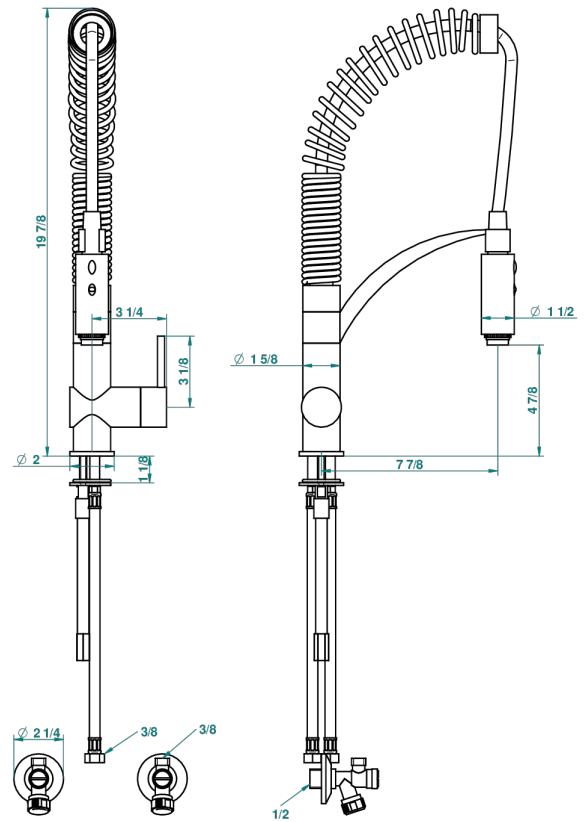

G5F-6180

Single lever sink mixer with pull-out spray (only available in chrome A02 and nickel mat C01)

25029

07/04/2009

CHARACTERISTIC

- Tendance
- Single lever sink mixer with pull-out spray (only available in chrome A02 and nickel mat C01)

AVAILABLE FINITIONS

Matt nickel (color finish) - C01

Polished chrome (color finish) - A02