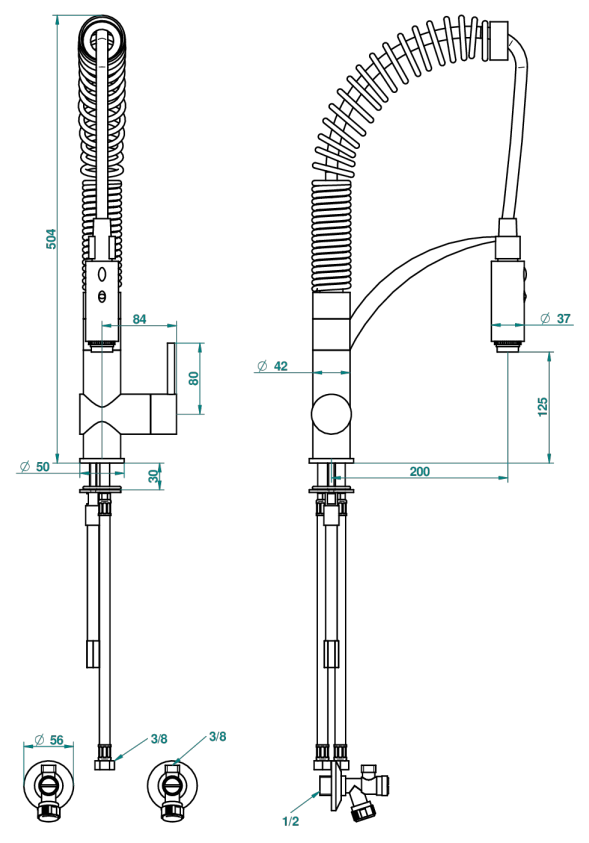

Single lever sink mixer with pull-out spray (only available in chrome A02 and nickel mat C01)

25029

07/04/2009

## 特色

- Tendance
- Single lever sink mixer with pull-out spray (only available in chrome A02 and nickel mat C01)

## 可选饰面

- 哑光镍 - C01
- 抛光铬 - A02