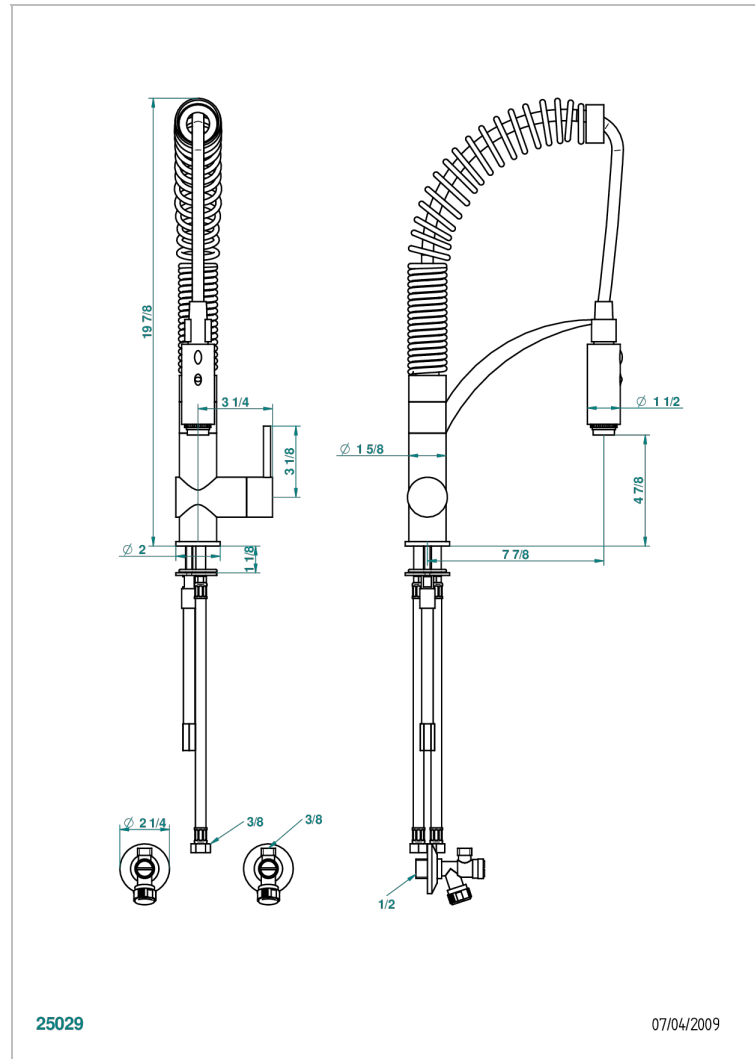

G5F-6180

Single lever sink mixer with pull-out spray (only available in chrome A02 and nickel mat C01)

25029

07/04/2009

ХАРАКТЕРИСТИКИ

- Tendance
- Single lever sink mixer with pull-out spray (only available in chrome A02 and nickel mat C01)