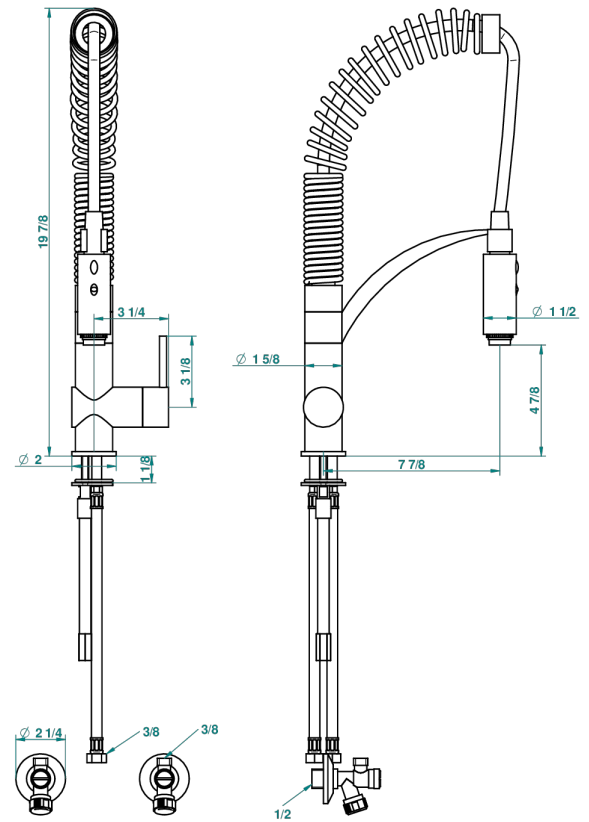

G5F-6180

Single lever sink mixer with pull-out spray (only available in chrome A02 and nickel mat C01)

25029

07/04/2009

CHARACTERISTIC

- Tendance
- Single lever sink mixer with pull-out spray (only available in chrome A02 and nickel mat C01)

AVAILABLE FINITIONS

Matt nickel (color finish) - C01

Polished chrome (color finish) - A02