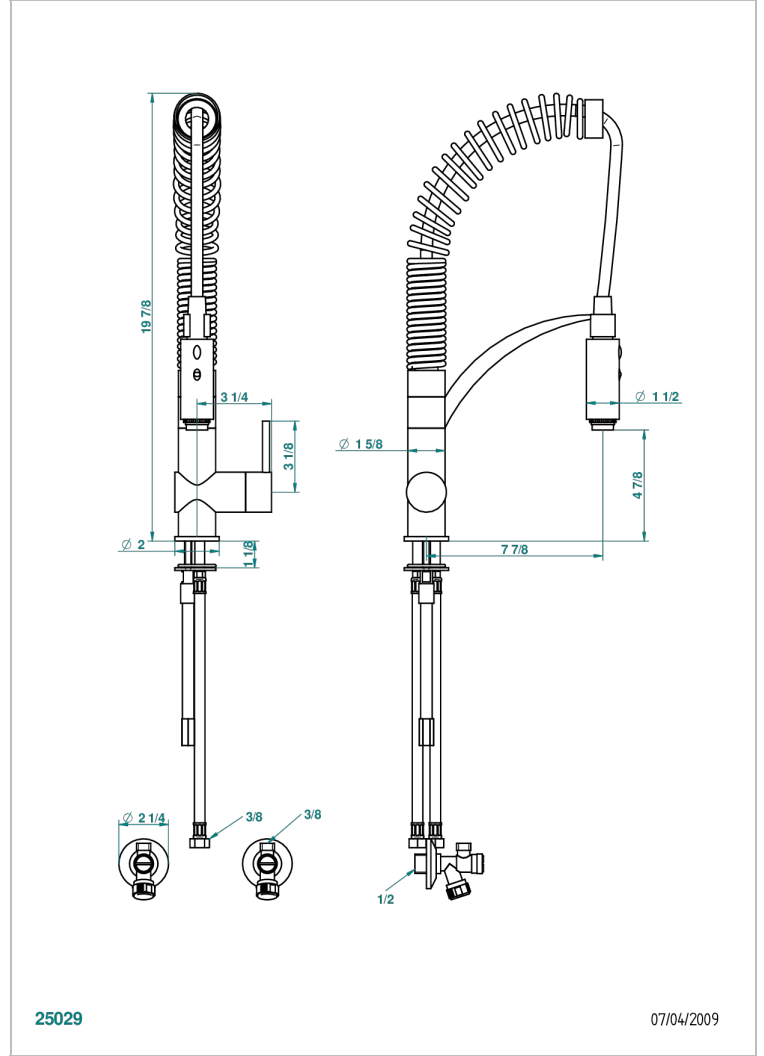

G5F-6180

Single lever sink mixer with pull-out spray (only available in chrome A02 and nickel mat C01)

25029

07/04/2009

特色

- Tendance
- Single lever sink mixer with pull-out spray (only available in chrome A02 and nickel mat C01)

可选饰面

- 哑光镍 - C01
- 抛光铬 - A02