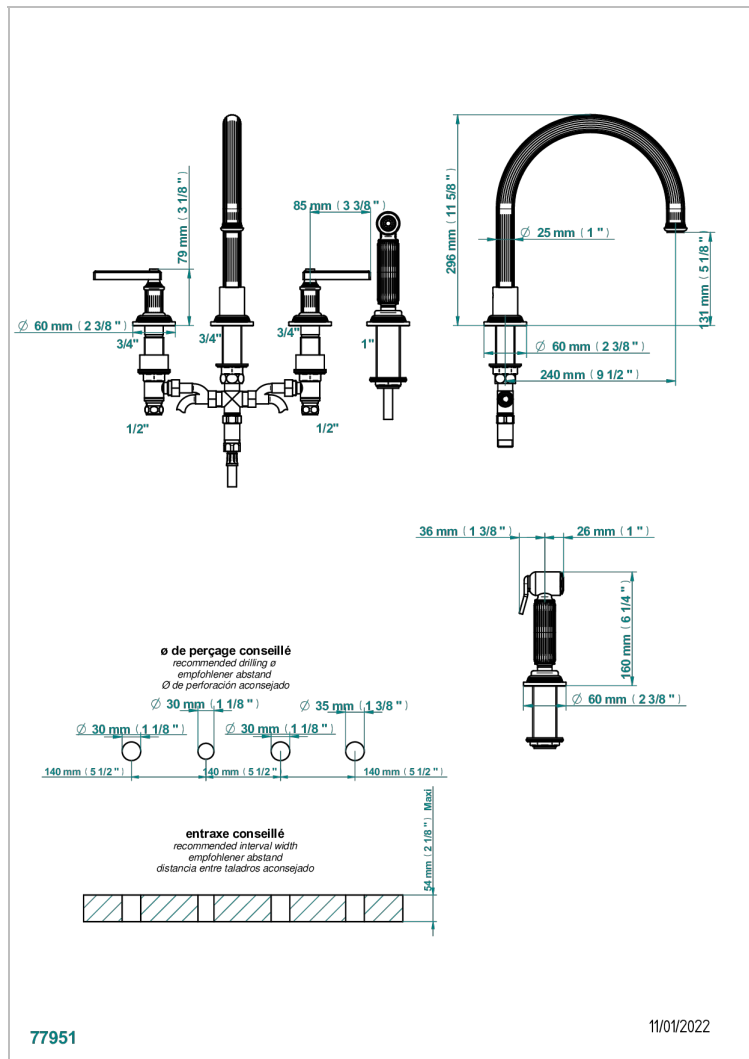

# GRAND CENTRAL WHITE ONYX WITH LEVER HANDLES

U9S-4211

4-hole sink mixer with swivel spout and side spray

## CHARACTERISTIC

- ACS : 22ACCLY430