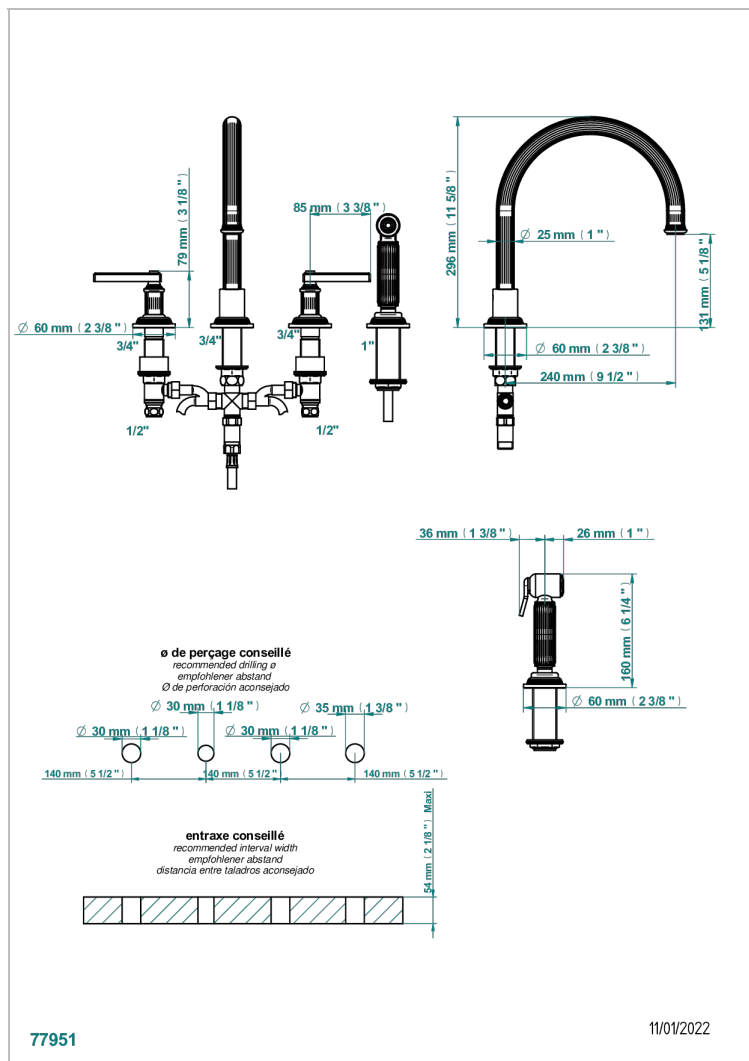

GRAND CENTRAL WHITE ONYX WITH LEVER HANDLES

U9S-4211

4-hole sink mixer with swivel spout and side spray

CHARACTERISTIC

- ACS : 22ACCLY430

STANDARDS

AVAILABLE FINITIONS

Antique nickel - H28
Black ceram - D30
Blush PVD - H62
Brass color PVD - H49
Brown bronze color PVD - F33
Gold color PVD - H52