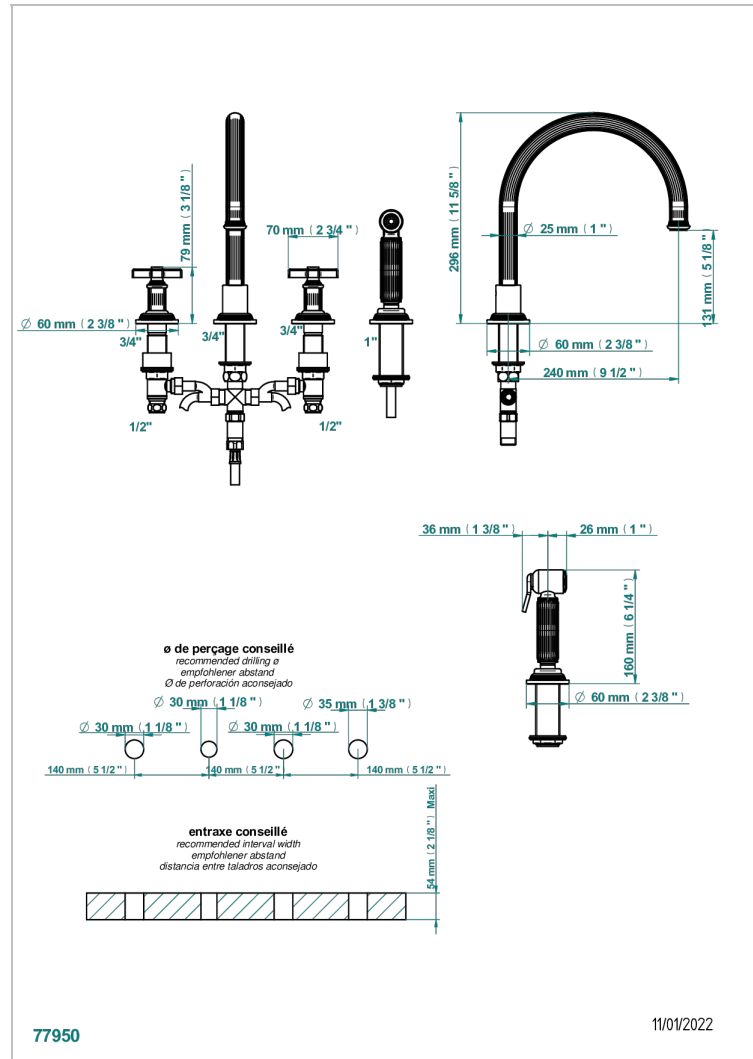

GRAND CENTRAL WHITE ONYX

U9R-4211

4-hole sink mixer with swivel spout and side spray

THG[®]
PARIS

CHARACTERISTIC

- ACS : 22ACCLY430

STANDARDS

AVAILABLE FINITIONS