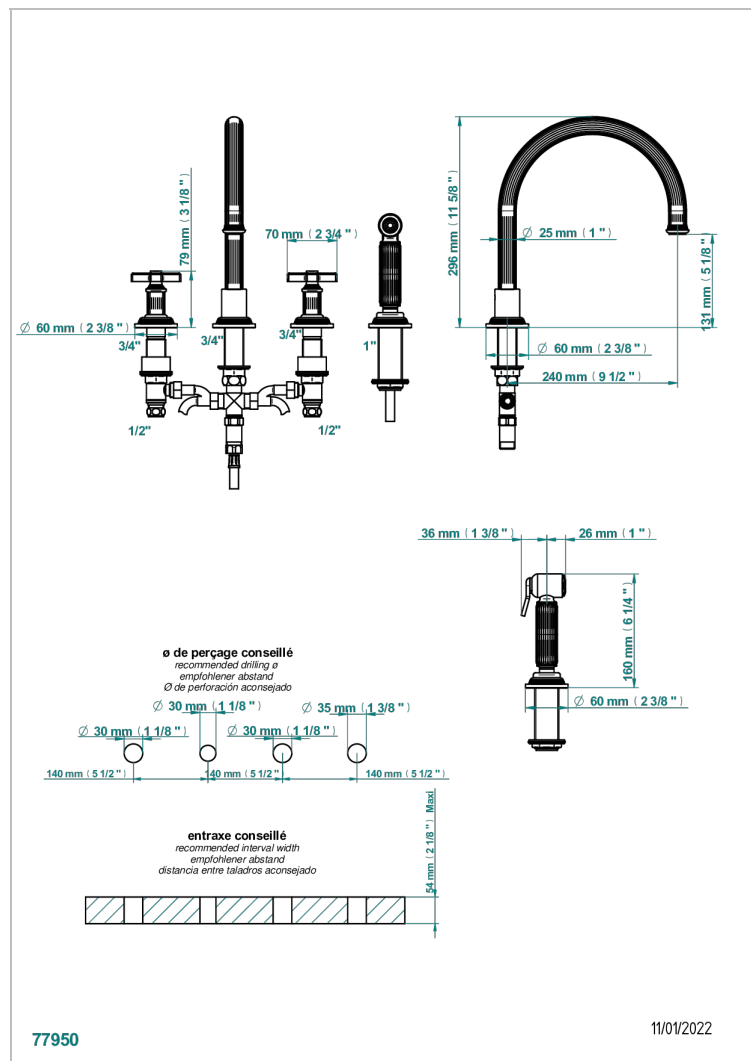

# GRAND CENTRAL WHITE ONYX

U9R-4211

4-hole sink mixer with swivel spout and side spray

THG<sup>®</sup>  
PARIS

## 特色

- ACS : 22ACCLY430