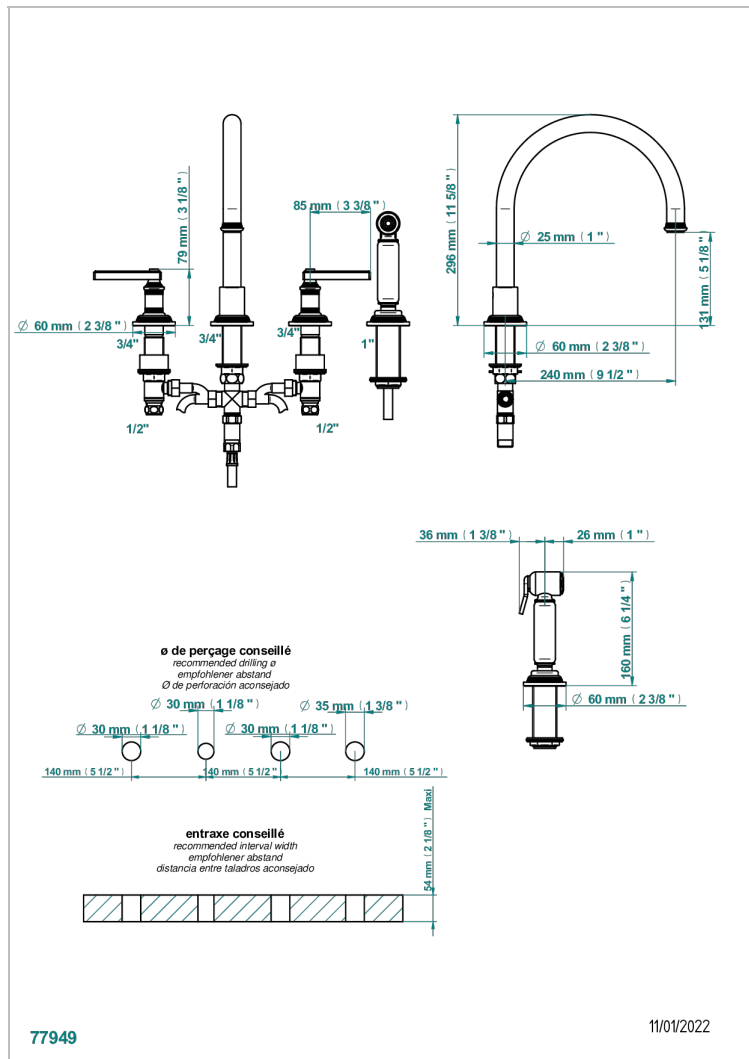

# WEST COAST WHITE ONYX WITH LEVER HANDLES

U9H-4211

4-hole sink mixer with swivel spout and side spray

## CHARACTERISTIC

- ACS : 22ACCLY430