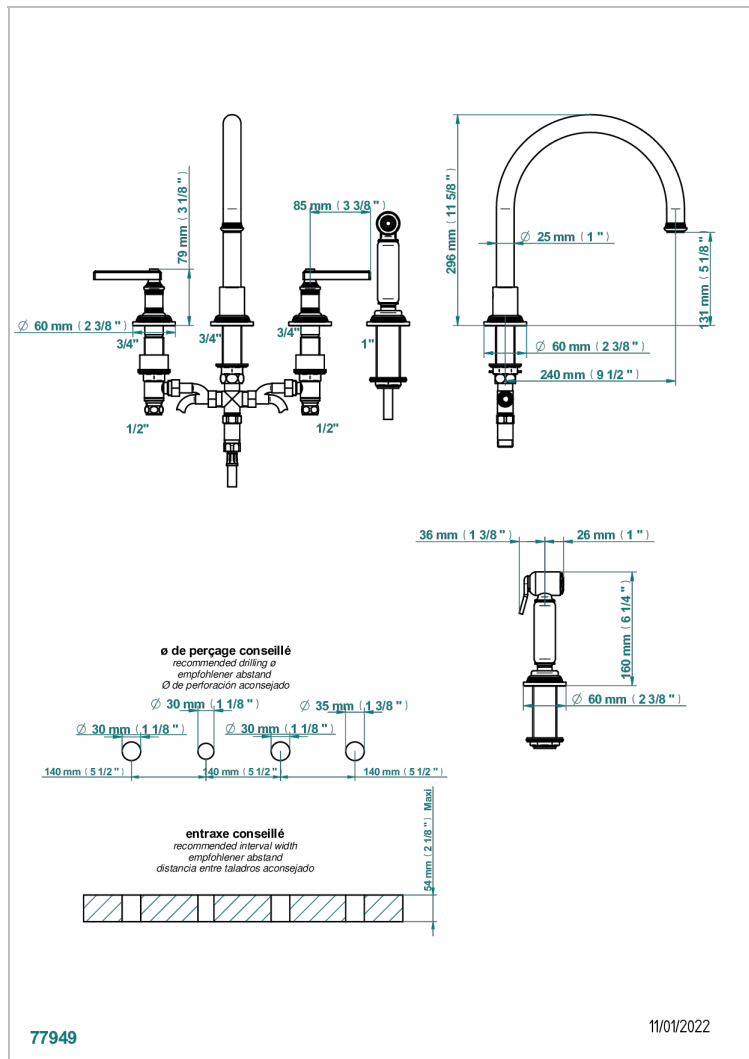

WEST COAST WHITE ONYX WITH LEVER HANDLES

U9H-4211

4-hole sink mixer with swivel spout and side spray

CHARACTERISTIC

- ACS : 22ACCLY430

STANDARDS

AVAILABLE FINITIONS

Antique nickel - H28
Black ceram - D30
Blush PVD - H62
Brass color PVD - H49
Brown bronze color PVD - F33
Gold color PVD - H52