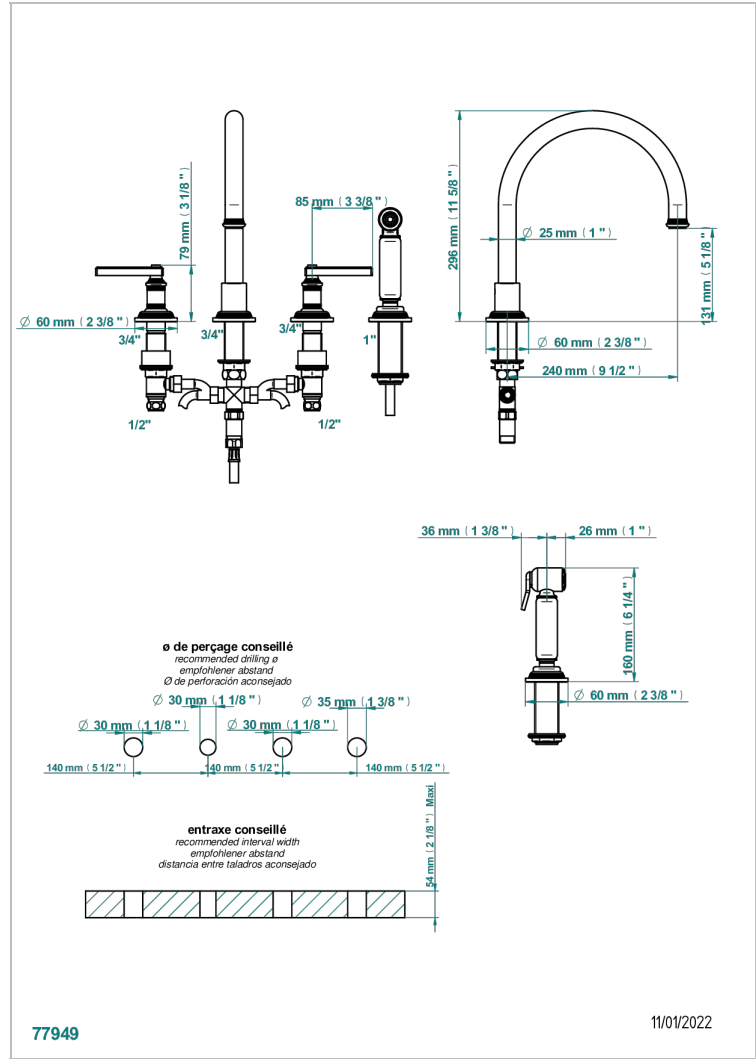

WEST COAST WHITE ONYX WITH LEVER HANDLES

U9H-4211

4-hole sink mixer with swivel spout and side spray

特色

- ACS : 22ACCLY430

标准

可选饰面

Black ceram - D30
Blush PVD - H62
Graphite PVD - H64
Matt Umber PVD - H67
Matt blush PVD - H60
Matt graphite PVD - H65

抛光镍 - B01
浅金 - F30
漆面铜 - DO1