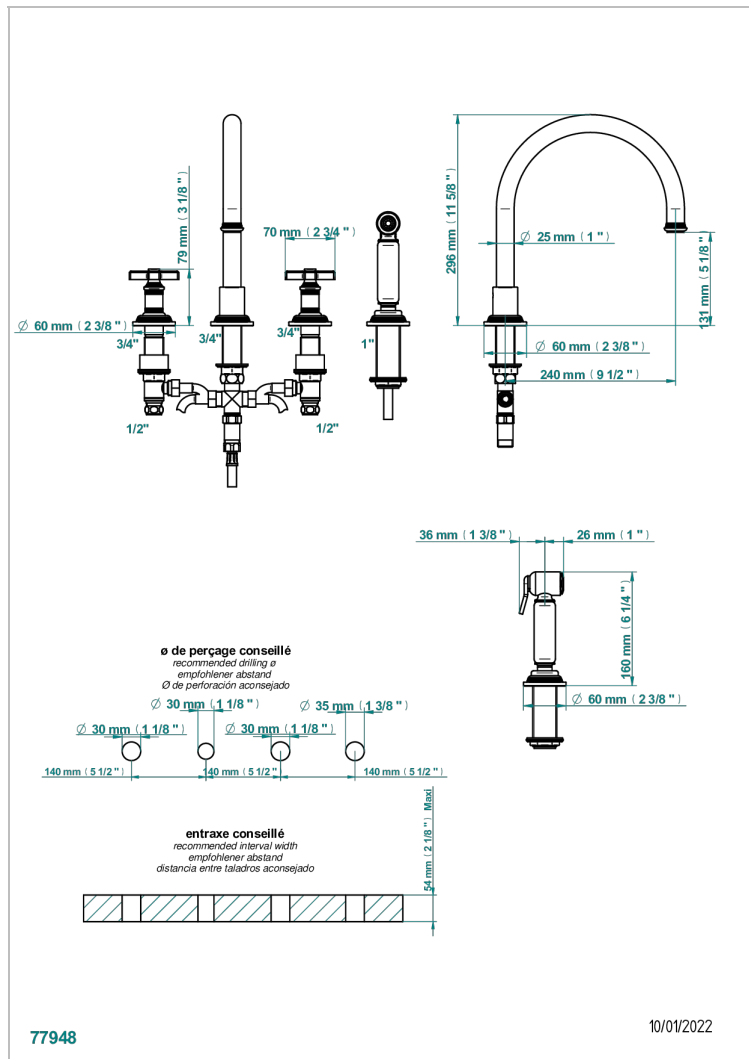

# WEST COAST WHITE ONYX

U9G-4211

4-hole sink mixer with swivel spout and side spray

THG<sup>®</sup>  
PARIS

## CHARACTERISTIC

- ACS : 22ACCLY430