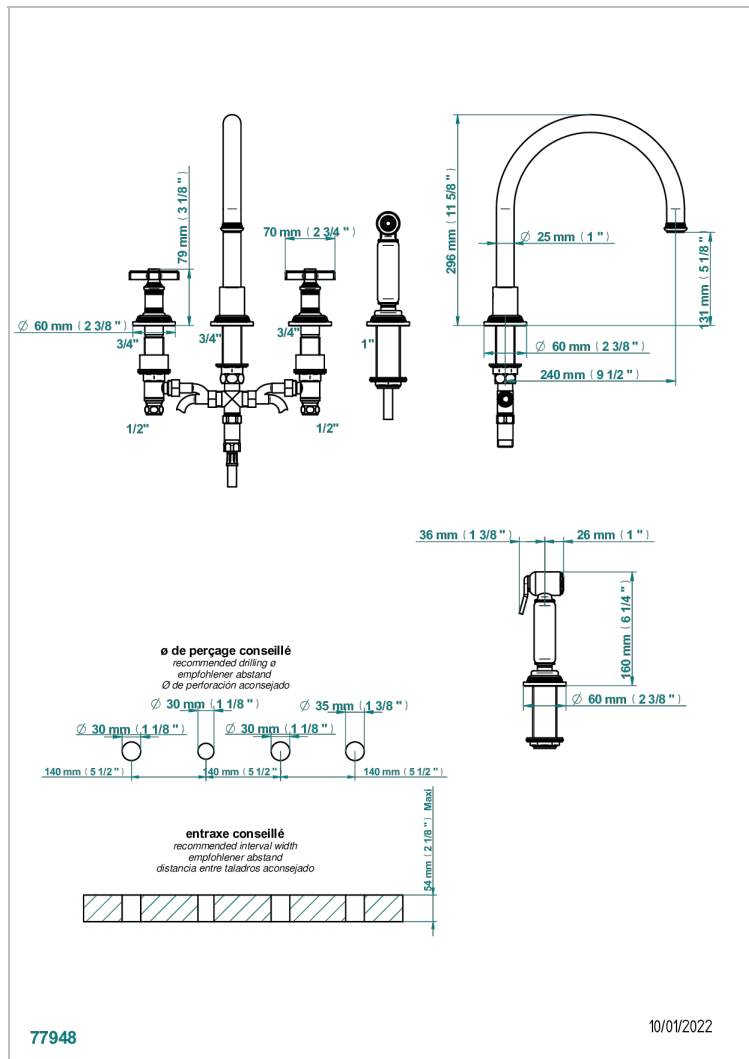

WEST COAST WHITE ONYX

U9G-4211

4-hole sink mixer with swivel spout and side spray

THG[®]
PARIS

CHARACTERISTIC

- ACS : 22ACCLY430

STANDARDS

AVAILABLE FINITIONS