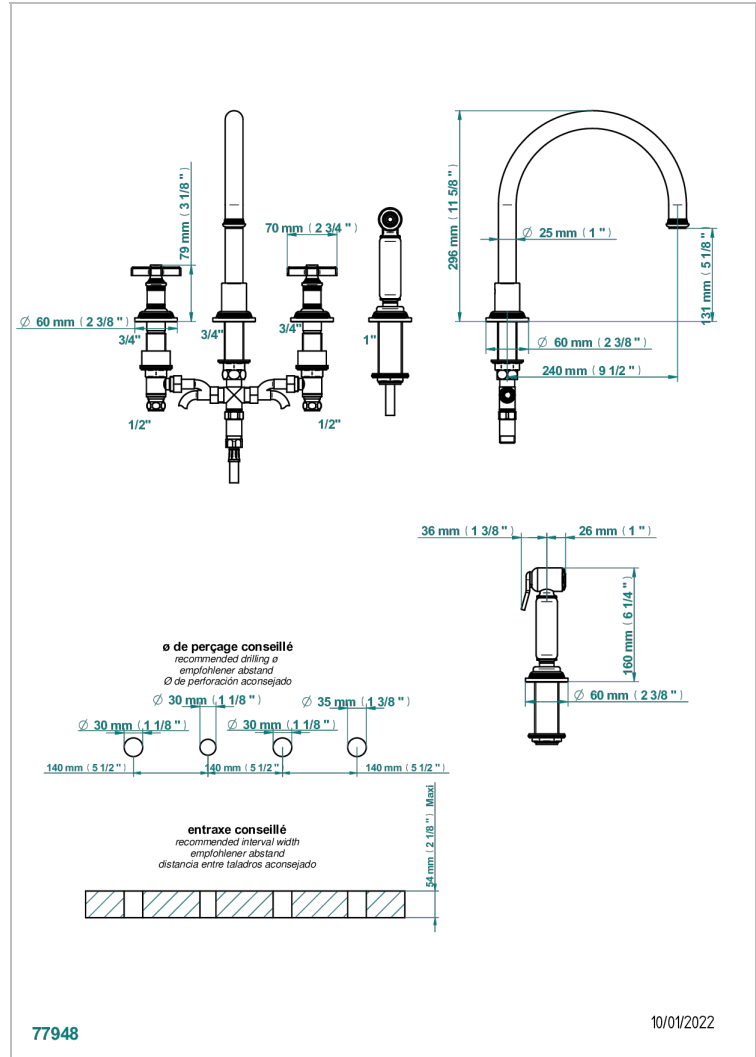

# WEST COAST WHITE ONYX

U9G-4211

4-hole sink mixer with swivel spout and side spray

## CHARACTERISTIC

- ACS : 22ACCLY430