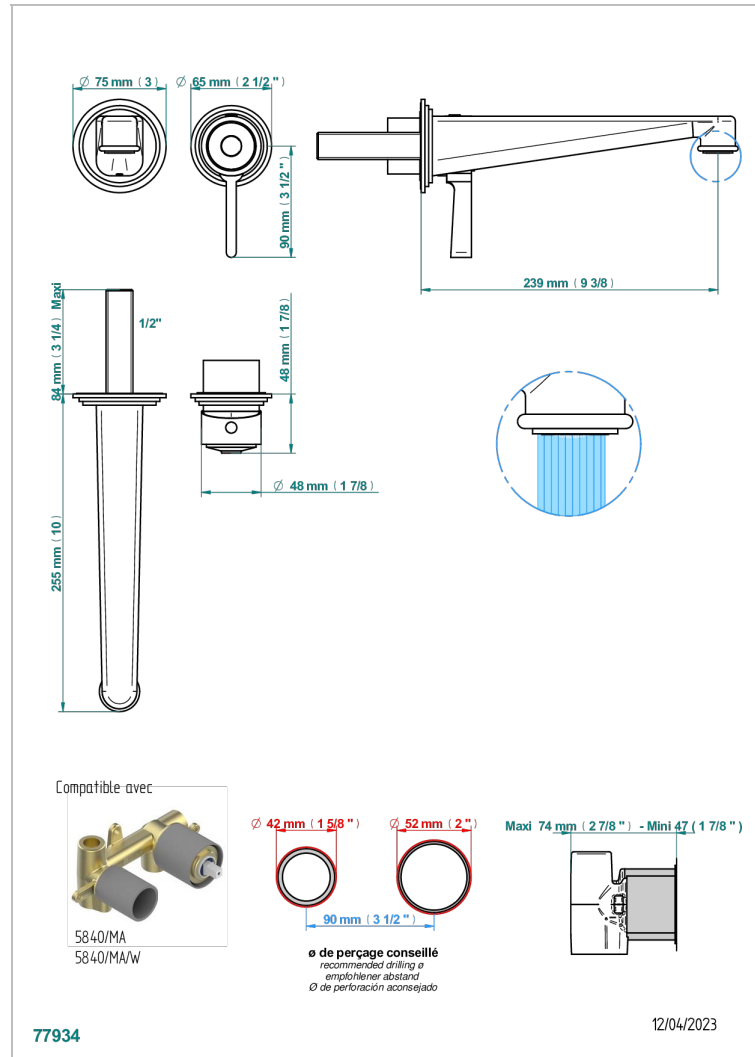

FAUBOURG PORCELANA BLANCA

G2K-6541B

THG[®]
PARIS

Trim only for Built-in basin mixer with spout (two x 1/2" inlets and one 1/2" outlet), without waste

CARACTERÍSTICAS

- Faubourg porcelana blanca
- Trim only for Built-in basin mixer with spout (two x 1/2" inlets and one 1/2" outlet), without waste

PRODUCTOS RELACIONADOS

- Ref. G00-5840/MAUS Rough parts for concealed wall-mounted mixer with 1/2" outlet

ACABADOS DISPONIBLES

Cerámica negra mate - D30
Cromo - A02
Cromo / dorado - G02
Cromo mate - C02
Dorado - F01
Dorado mate - F07