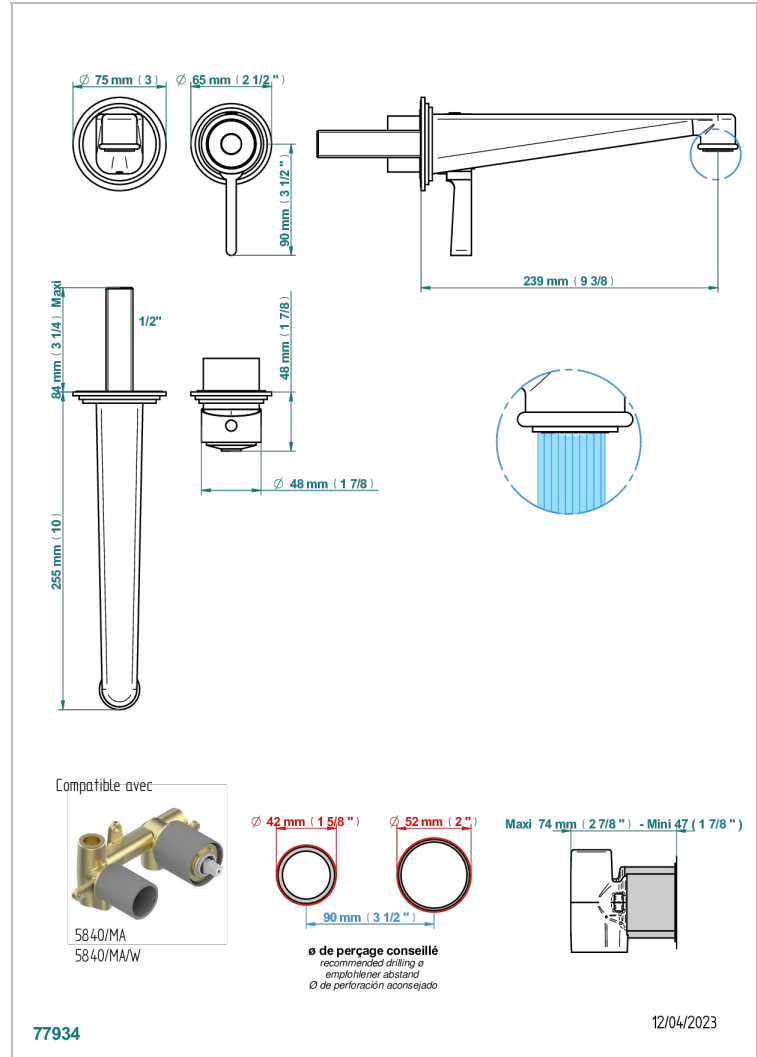

# FAUBOURG WHITE PORCELAIN

G2K-6541B

Trim only for Built-in basin mixer with spout (two x 1/2" inlets and one 1/2" outlet), without waste

## CHARACTERISTIC

- Faubourg White Porcelain
- Trim only for Built-in basin mixer with spout (two x 1/2" inlets and one 1/2" outlet), without waste

## RELATED SKU'S

- Ref. G00-5840/MAUS Rough parts for concealed wall-mounted mixer with 1/2" outlet