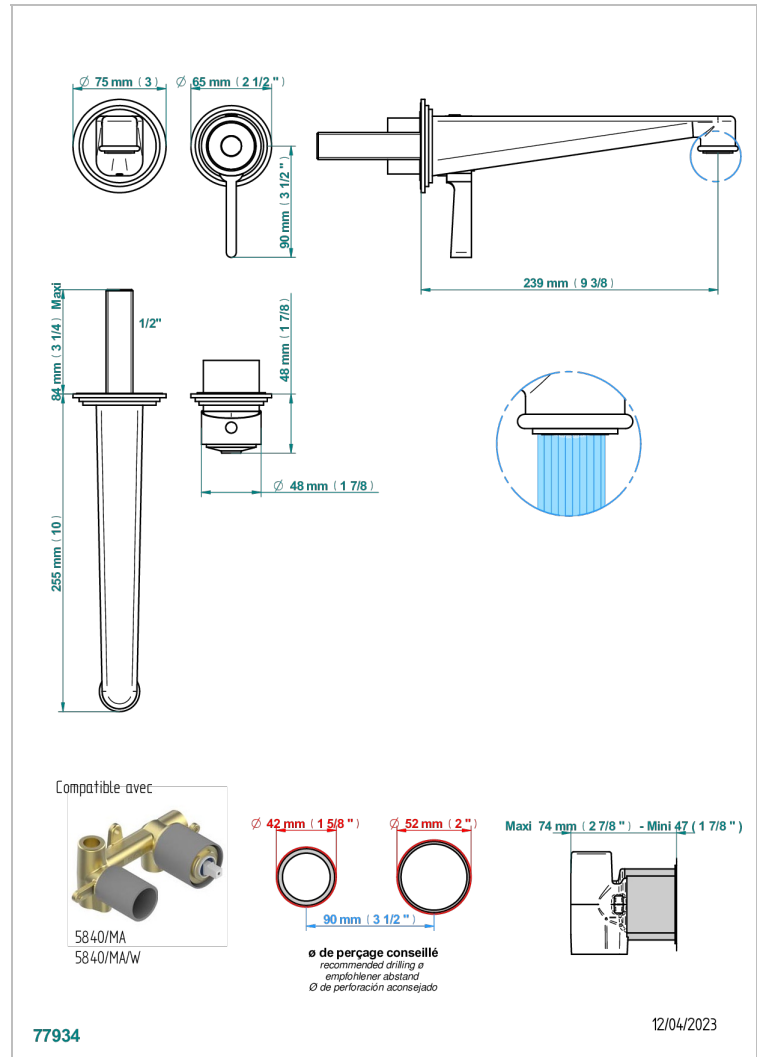

FAUBOURG WHITE PORCELAIN

G2K-6541B

Trim only for Built-in basin mixer with spout (two x 1/2" inlets and one 1/2" outlet), without waste

THG
PARIS

CHARACTERISTIC

- Faubourg White Porcelain
- Trim only for Built-in basin mixer with spout (two x 1/2" inlets and one 1/2" outlet), without waste

RELATED SKU'S

- Ref. G00-5840/MA/W Rough parts for concealed wall-mounted mixer with 1/2" outlet, for WC douche - WRAS approved

AVAILABLE FINITIONS

Antique nickel - H28
Black ceram - D30
Blush PVD - H62
Brass color PVD - H49
Brown bronze color PVD - F33
Gold color PVD - H52