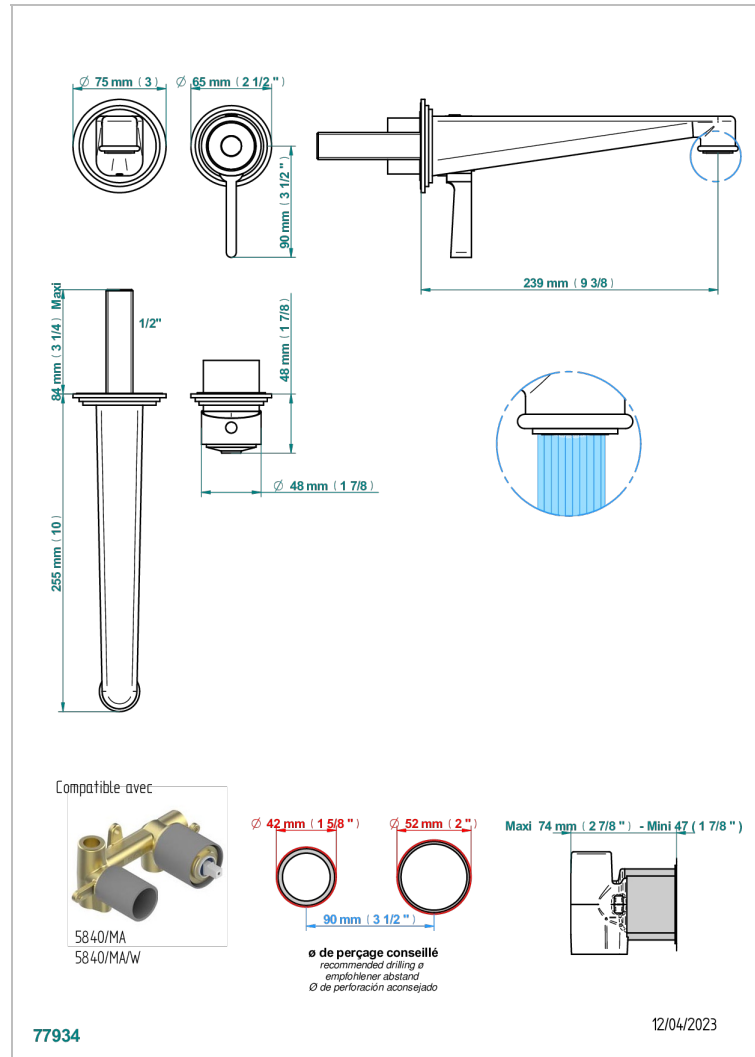

FAUBOURG PORCELANA BLANCA

G2K-6541B

THG[®]
PARIS

Trim only for Built-in basin mixer with spout (two x 1/2" inlets and one 1/2" outlet), without waste

CARACTERÍSTICAS

- Faubourg porcelana blanca
- Trim only for Built-in basin mixer with spout (two x 1/2" inlets and one 1/2" outlet), without waste

PRODUCTOS RELACIONADOS

- Ref. G00-5840/MA Parte empotrada para mezclador mural con salida hembra 1/2

ACABADOS DISPONIBLES

Cerámica negra mate - D30
Cromo - A02
Cromo / dorado - G02
Cromo mate - C02
Dorado - F01
Dorado mate - F07