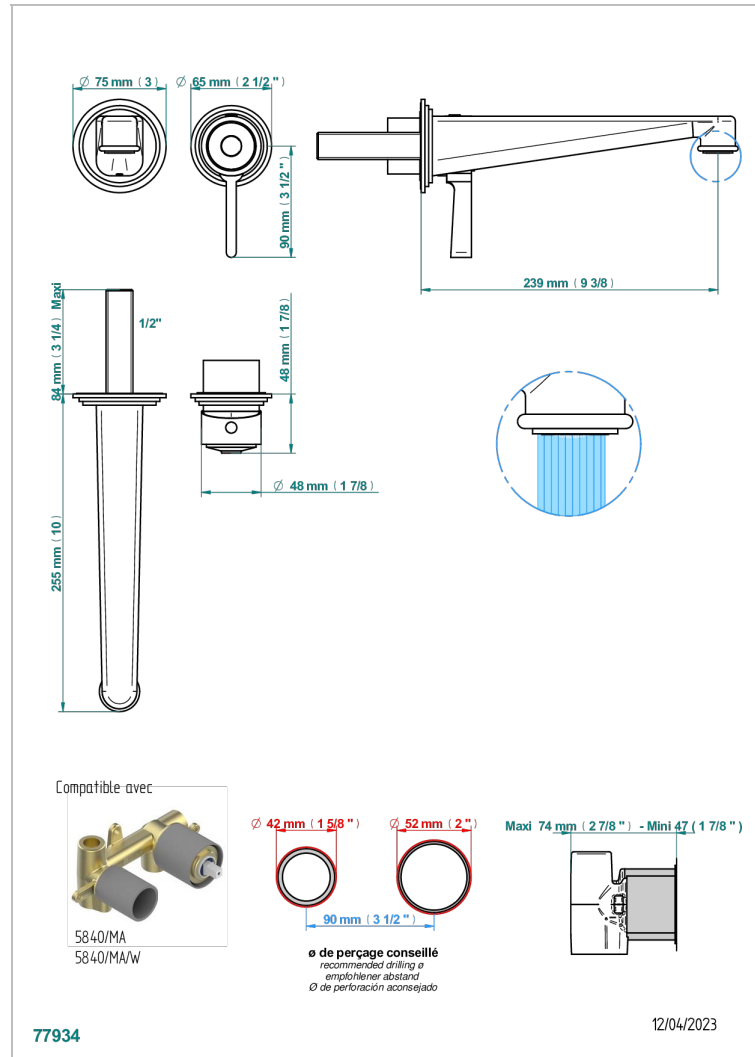

FAUBOURG PORCELANA BLANCA

G2K-6541B

THG
PARIS

Trim only for Built-in basin mixer with spout (two x 1/2" inlets and one 1/2" outlet), without waste

CARACTERÍSTICAS

- Faubourg porcelana blanca
- Trim only for Built-in basin mixer with spout (two x 1/2" inlets and one 1/2" outlet), without waste

PRODUCTOS RELACIONADOS

- Ref. G00-5840/MA Parte empotrada para mezclador mural con salida hembra 1/2

ACABADOS DISPONIBLES

Cerámica negra mate - D30
Cromo - A02
Cromo / dorado - G02
Cromo mate - C02
Dorado - F01
Dorado mate - F07