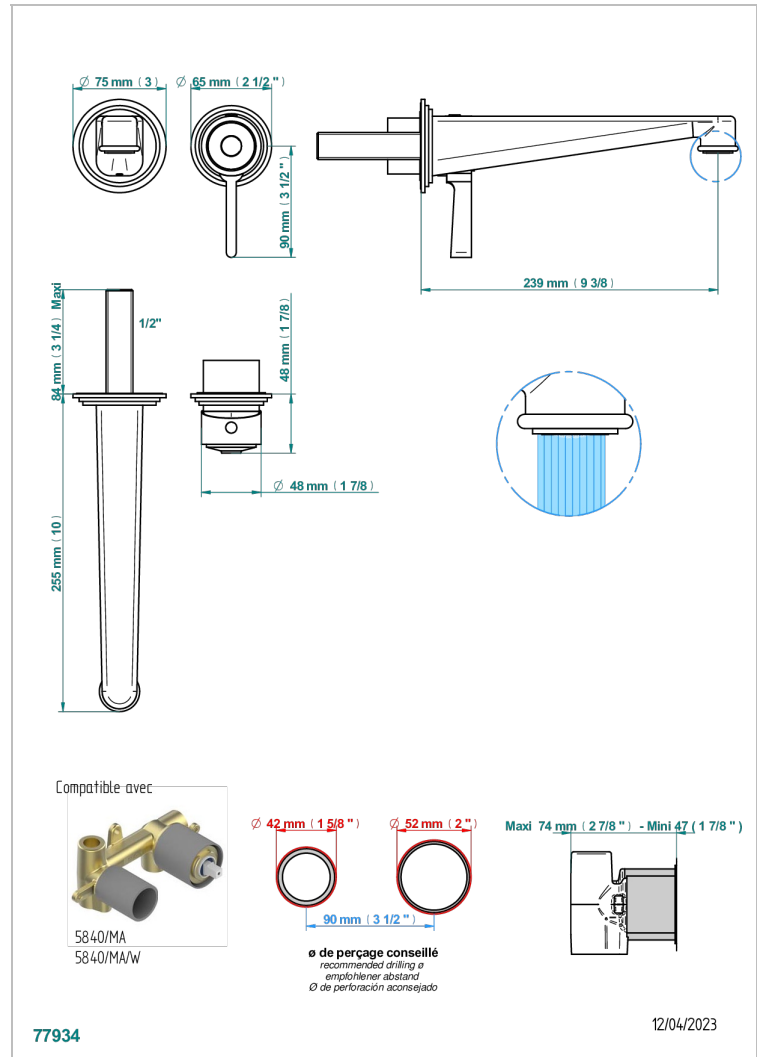

FAUBOURG WHITE PORCELAIN

G2K-6541B

THG
PARIS

Trim only for Built-in basin mixer with spout (two x 1/2" inlets and one 1/2" outlet), without waste

CHARACTERISTIC

- Faubourg White Porcelain
- Trim only for Built-in basin mixer with spout (two x 1/2" inlets and one 1/2" outlet), without waste

RELATED SKU'S

- Ref. G00-5840/MA Rough parts for concealed wall-mounted mixer with 1/2" outlet

AVAILABLE FINITIONS

Antique nickel - H28
Black ceram - D30
Blush PVD - H62
Brass color PVD - H49
Brown bronze color PVD - F33
Gold color PVD - H52