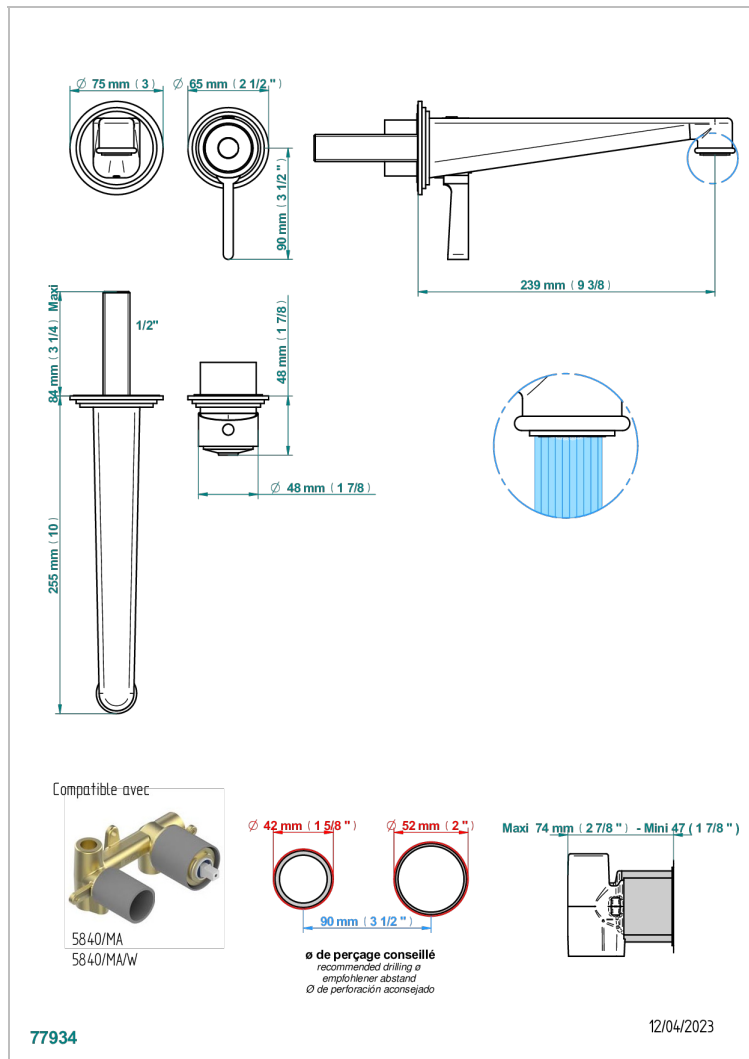

FAUBOURG WHITE PORCELAIN

G2K-6541B

THG
PARIS

Trim only for Built-in basin mixer with spout (two x 1/2" inlets and one 1/2" outlet), without waste

特色

- Faubourg White Porcelain
- Trim only for Built-in basin mixer with spout (two x 1/2" inlets and one 1/2" outlet), without waste

相关的SKU

- Ref. G00-5840/MA 卫浴套装，含：入墙式弯管出水管，1米25强化软管，触控式花洒和托勾，美国标准

可选饰面

Black ceram - D30
Blush PVD - H62
Graphite PVD - H64
Matt Umber PVD - H67
Matt blush PVD - H60
Matt graphite PVD - H65

Natural smoked Brass - A13
PVD哑光棕铜 - F34
PVD哑光金 - H53
PVD哑光铜 - H50
PVD哑光镍 - H56
PVD抛光铜 - H49