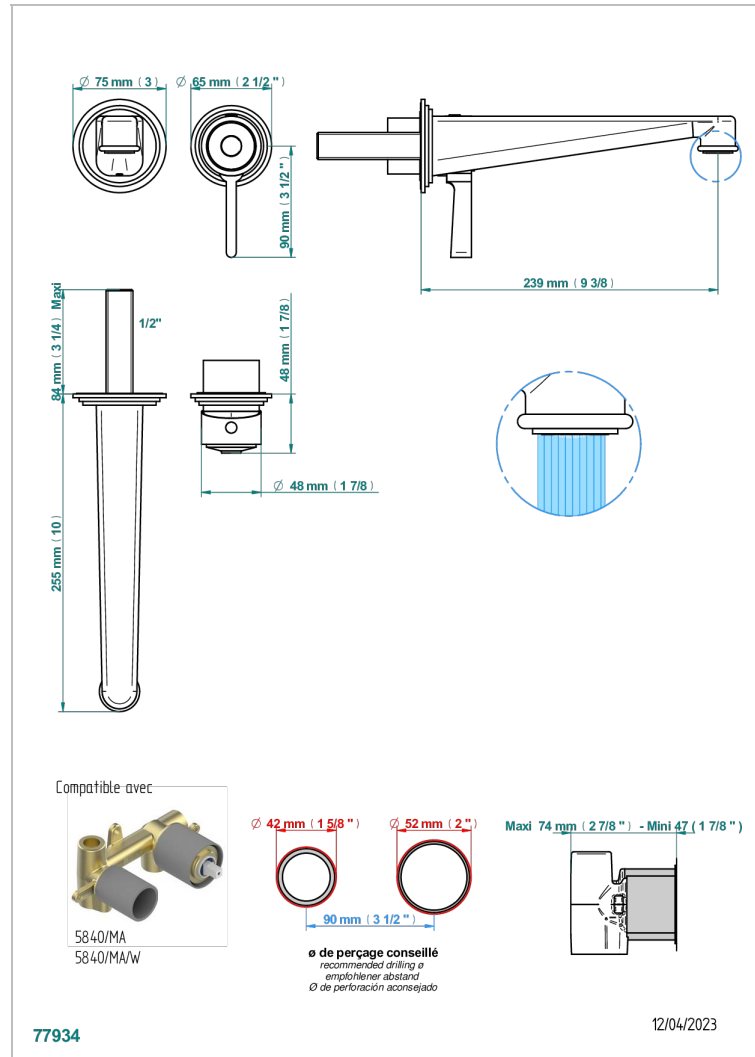

# FAUBOURG WHITE PORCELAIN WITH LEVER HANDLES

G2J-6541B

Trim only for Built-in basin mixer with spout (two x 1/2" inlets and one 1/2" outlet), without waste

## CHARACTERISTIC

- Faubourg White Porcelain with lever handles
- Trim only for Built-in basin mixer with spout (two x 1/2" inlets and one 1/2" outlet), without waste

## RELATED SKU'S

- Ref. G00-5840/MAUS Rough parts for concealed wall-mounted mixer with 1/2" outlet