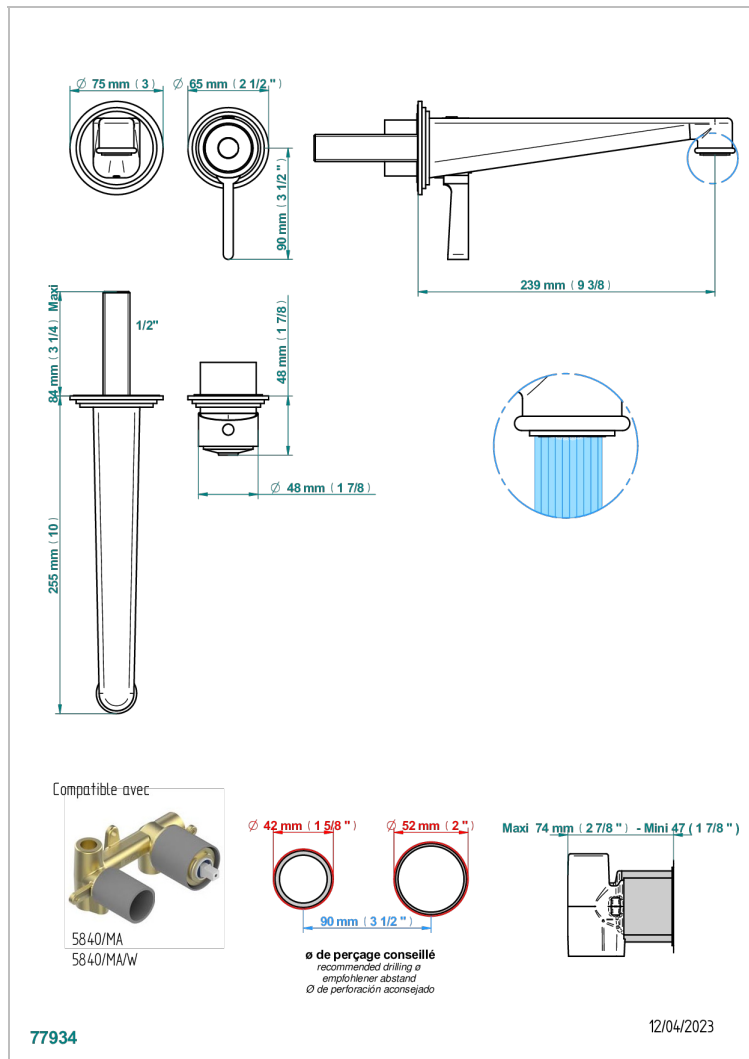

FAUBOURG WHITE PORCELAIN WITH LEVER

G2J-6541B

Trim only for Built-in basin mixer with spout (two x 1/2" inlets and one 1/2" outlet), without waste

CHARACTERISTIC

- Faubourg White Porcelain with lever
- Trim only for Built-in basin mixer with spout (two x 1/2" inlets and one 1/2" outlet), without waste

RELATED SKU'S

- Ref. G00-5840/MA/W Rough parts for concealed wall-mounted mixer with 1/2" outlet, for WC douche - WRAS approved

AVAILABLE FINITIONS

Antique nickel - H28
Black ceram - D30
Blush PVD - H62
Brass color PVD - H49
Brown bronze color PVD - F33
Gold color PVD - H52