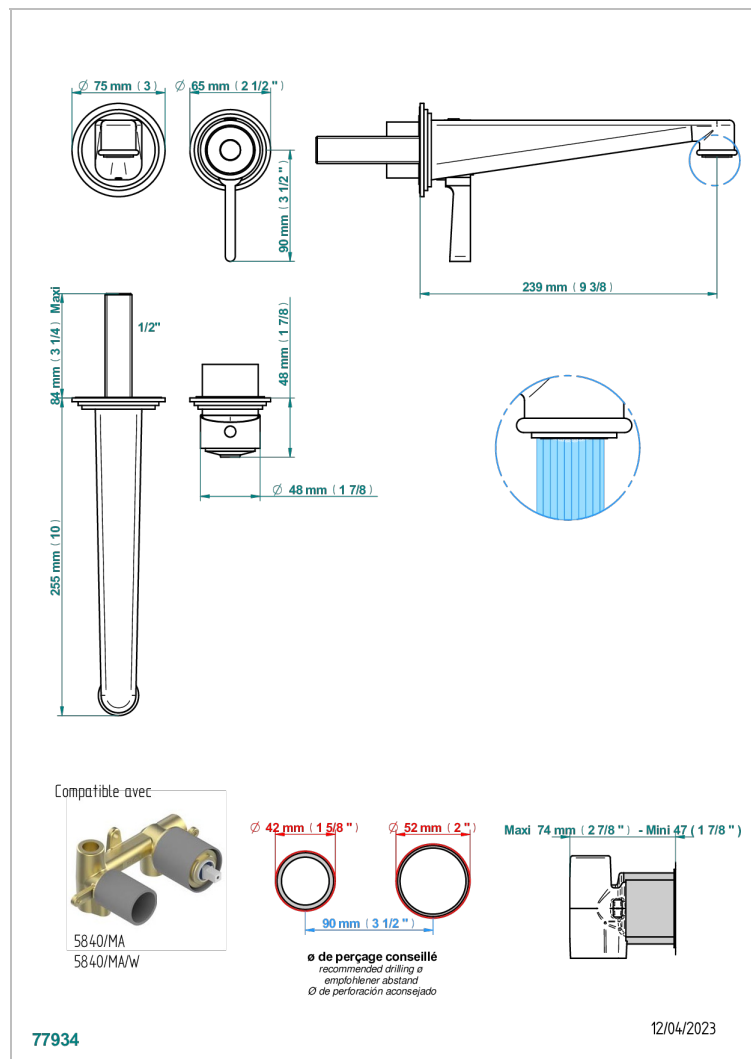

FAUBOURG WHITE PORCELAIN WITH LEVER

G2J-6541B

Trim only for Built-in basin mixer with spout (two x 1/2" inlets and one 1/2" outlet), without waste

CHARACTERISTIC

- Faubourg White Porcelain with lever
- Trim only for Built-in basin mixer with spout (two x 1/2" inlets and one 1/2" outlet), without waste

RELATED SKU'S

- Ref. G00-5840/MA Rough parts for concealed wall-mounted mixer with 1/2" outlet

AVAILABLE FINITIONS

Antique nickel - H28
Black ceram - D30
Blush PVD - H62
Brass color PVD - H49
Brown bronze color PVD - F33
Gold color PVD - H52