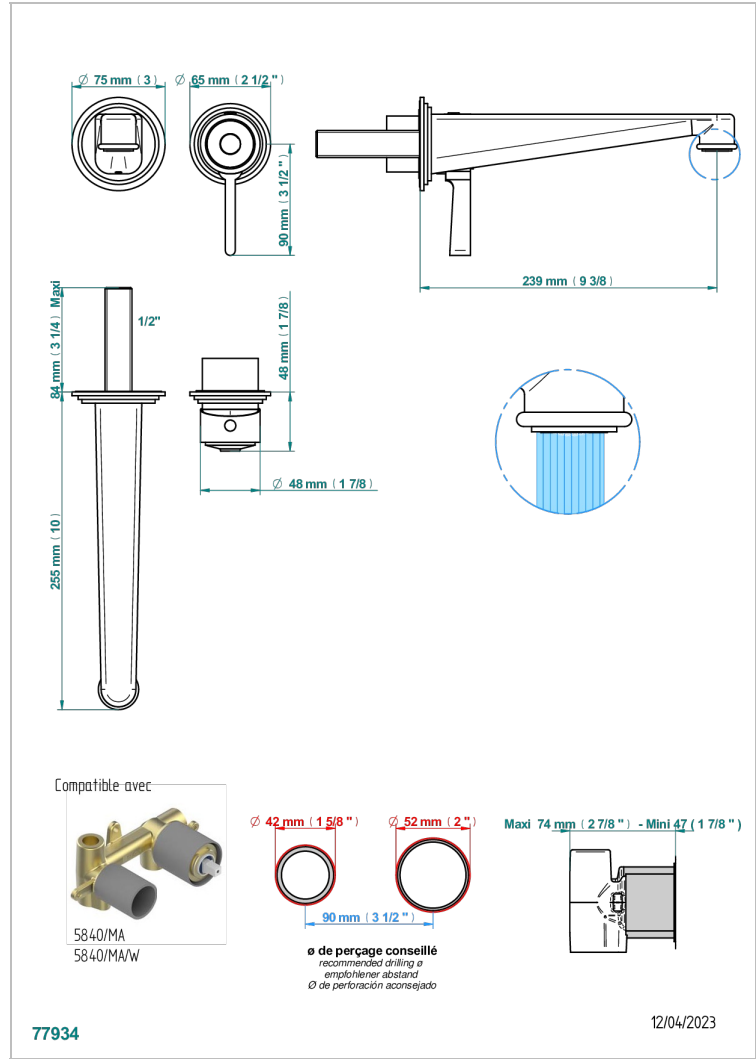

FAUBOURG WHITE PORCELAIN WITH LEVER

G2J-6541B

Trim only for Built-in basin mixer with spout (two x 1/2" inlets and one 1/2" outlet), without waste

CHARACTERISTIC

- Faubourg White Porcelain with lever
- Trim only for Built-in basin mixer with spout (two x 1/2" inlets and one 1/2" outlet), without waste

RELATED SKU'S

- Ref. G00-5840/MA Rough parts for concealed wall-mounted mixer with 1/2" outlet

AVAILABLE FINITIONS

Antique nickel - H28
Black ceram - D30
Blush PVD - H62
Brass color PVD - H49
Brown bronze color PVD - F33
Gold color PVD - H52