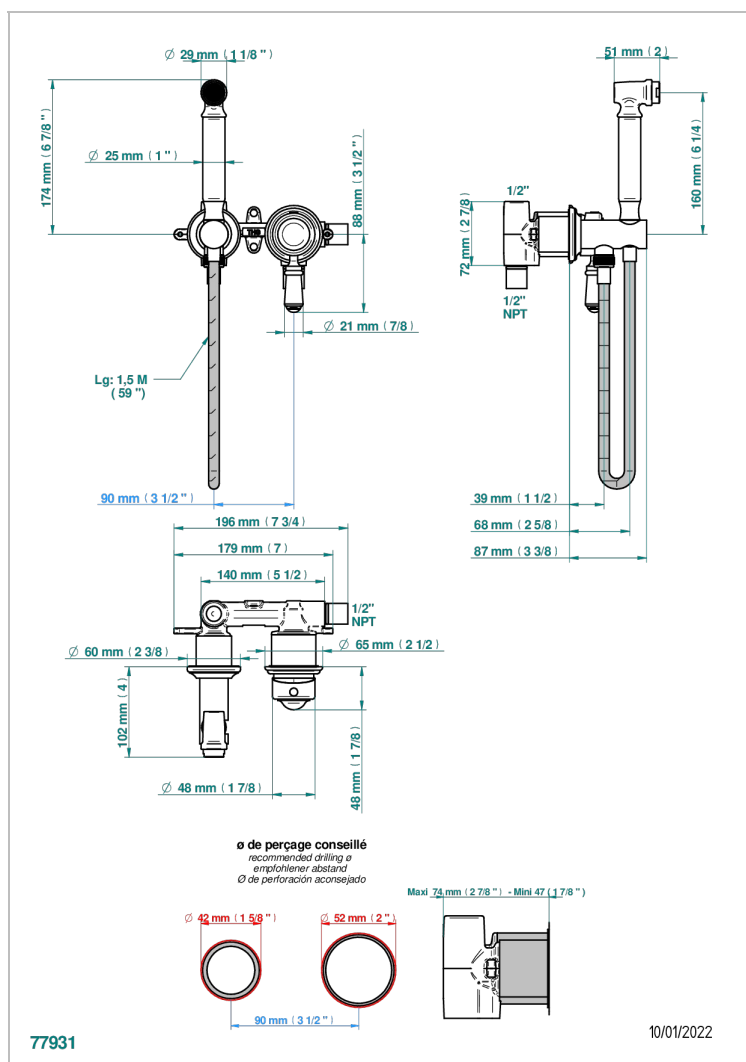

1900 WITH SMOOTH METAL LEVER HANDLES

G3M-5840/MUS

Handheld spray bidet with mixing valve, hose, elbow/hook

CHARACTERISTIC

- 1900 with smooth metal lever handles
- Handheld spray bidet with mixing valve, hose, elbow/hook