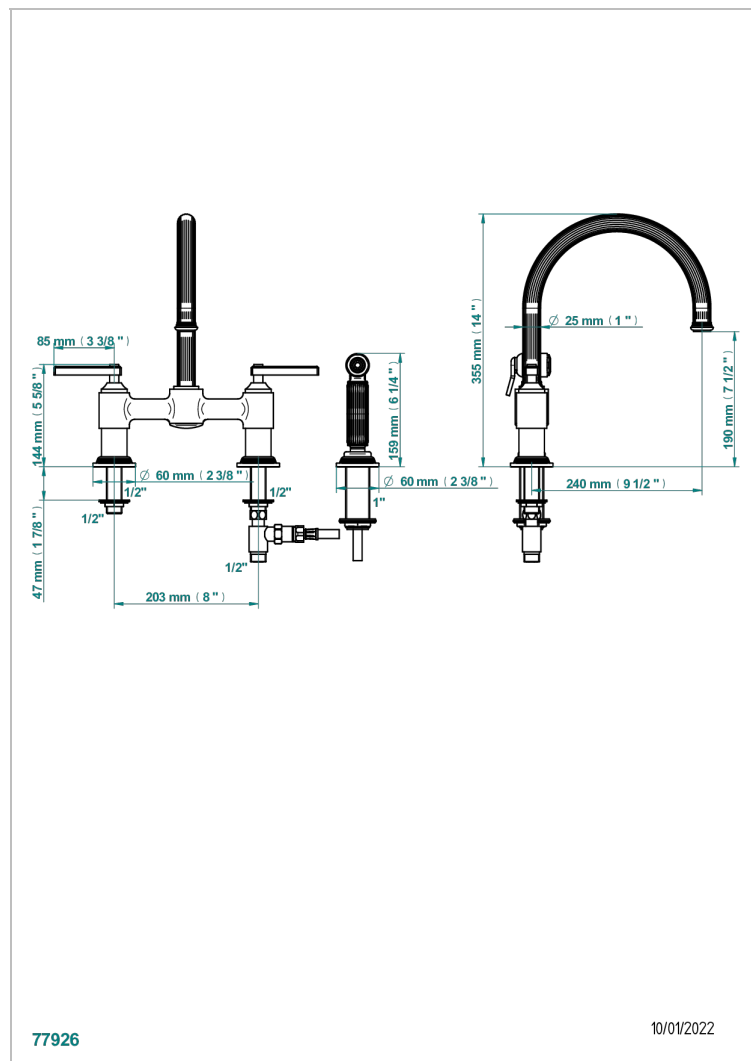

# GRAND CENTRAL WHITE ONYX WITH LEVER HANDLES

U9S-159DM

3-hole sink mixer with swivel spout and side spray

77926

10/01/2022

## CHARACTERISTIC

- ACS : 22ACCLY430