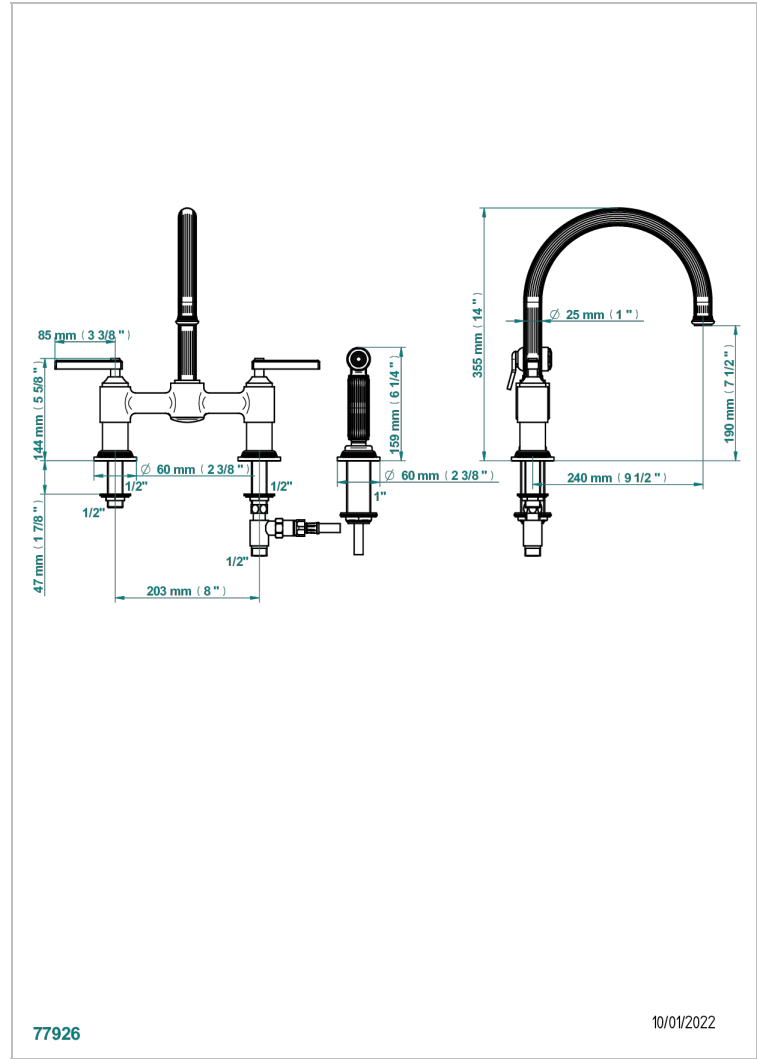

GRAND CENTRAL WHITE ONYX WITH LEVER HANDLES

U9S-159DM

3-hole sink mixer with swivel spout and side spray

77926

10/01/2022

CHARACTERISTIC

- ACS : 22ACCLY430

STANDARDS

AVAILABLE FINITIONS

Antique nickel - H28
Black ceram - D30
Blush PVD - H62
Brass color PVD - H49
Brown bronze color PVD - F33
Gold color PVD - H52

Graphite PVD - H64
Lacquered light bronze - D01
Matt Umber PVD - H67
Matt blush PVD - H60
Matt brass color PVD - H50
Matt brown bronze color PVD - F34