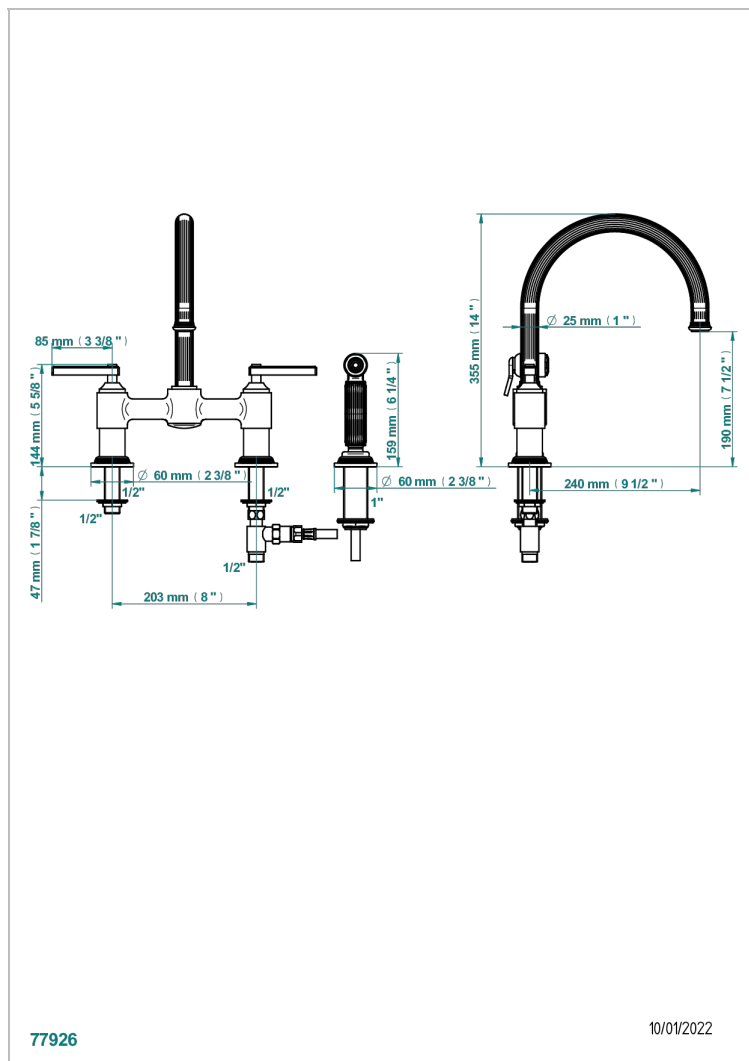

GRAND CENTRAL WHITE ONYX WITH LEVER HANDLES

U9S-159DM

3-hole sink mixer with swivel spout and side spray

77926

10/01/2022

CHARACTERISTIC

- ACS : 22ACCLY430

STANDARDS

AVAILABLE FINITIONS

Antique nickel - H28
Black ceram - D30
Blush PVD - H62
Brass color PVD - H49
Brown bronze color PVD - F33
Gold color PVD - H52

Graphite PVD - H64
Lacquered light bronze - D01
Matt Umber PVD - H67
Matt blush PVD - H60
Matt brass color PVD - H50
Matt brown bronze color PVD - F34