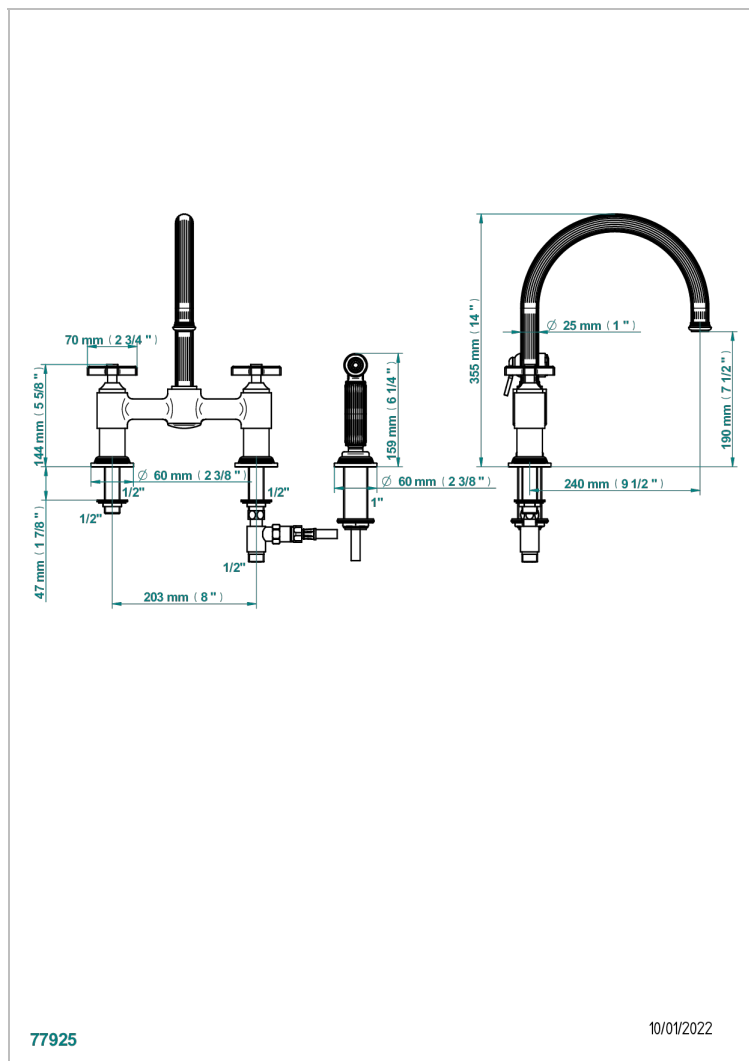

GRAND CENTRAL WHITE ONYX

U9R-159DM

3-hole sink mixer with swivel spout and side spray

THG[®]
PARIS

77925

10/01/2022

CHARACTERISTIC

- ACS : 22ACCLY430

STANDARDS

AVAILABLE FINITIONS

Antique nickel - H28
Black ceram - D30
Blush PVD - H62
Brass color PVD - H49
Brown bronze color PVD - F33
Gold color PVD - H52

Graphite PVD - H64
Lacquered light bronze - D01
Matt Umber PVD - H67
Matt blush PVD - H60
Matt brass color PVD - H50
Matt brown bronze color PVD - F34