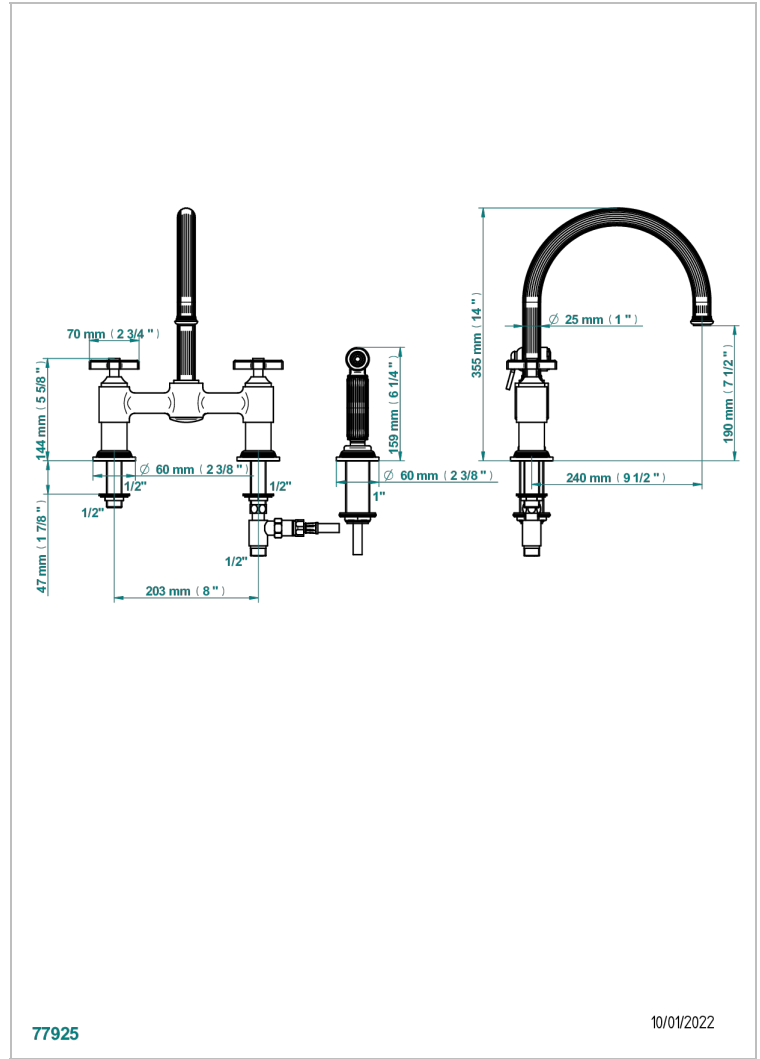

GRAND CENTRAL WHITE ONYX

U9R-159DM

3-hole sink mixer with swivel spout and side spray

THG[®]
PARIS

77925

10/01/2022

特色

- ACS : 22ACCLY430