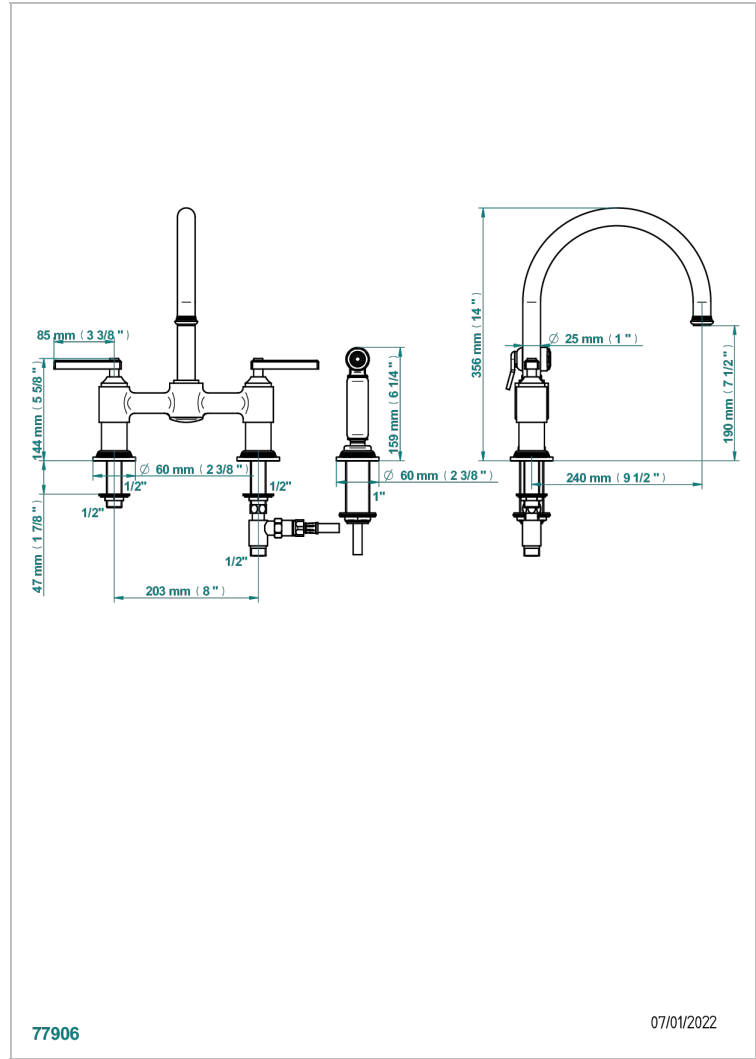

WEST COAST WHITE ONYX WITH LEVER HANDLES

U9H-159DM

3-hole sink mixer with swivel spout and side spray

CHARACTERISTIC

- ACS : 22ACCLY430

STANDARDS

AVAILABLE FINITIONS

- Antique nickel - H28
- Black ceram - D30
- Blush PVD - H62
- Brass color PVD - H49
- Brown bronze color PVD - F33
- Gold color PVD - H52

- Graphite PVD - H64
- Lacquered light bronze - D01
- Matt Umber PVD - H67
- Matt blush PVD - H60
- Matt brass color PVD - H50
- Matt brown bronze color PVD - F34

- Matt chrome - C02
- Matt gold - F07
- Matt gold color PVD - H53
- Matt graphite PVD - H65
- Matt nickel (color finish) - C01
- Matt nickel color PVD - H56

- Natural smoked Brass - A13
- Nickel color PVD - H55
- Polished chrome (color finish) - A02
- Polished gold (color finish) - F01
- Polished nickel - B01
- Soft gold - F30

- Soft matt gold - F31
- Umber PVD - H66
- Varnished matt antique red copper (color finish) - H07