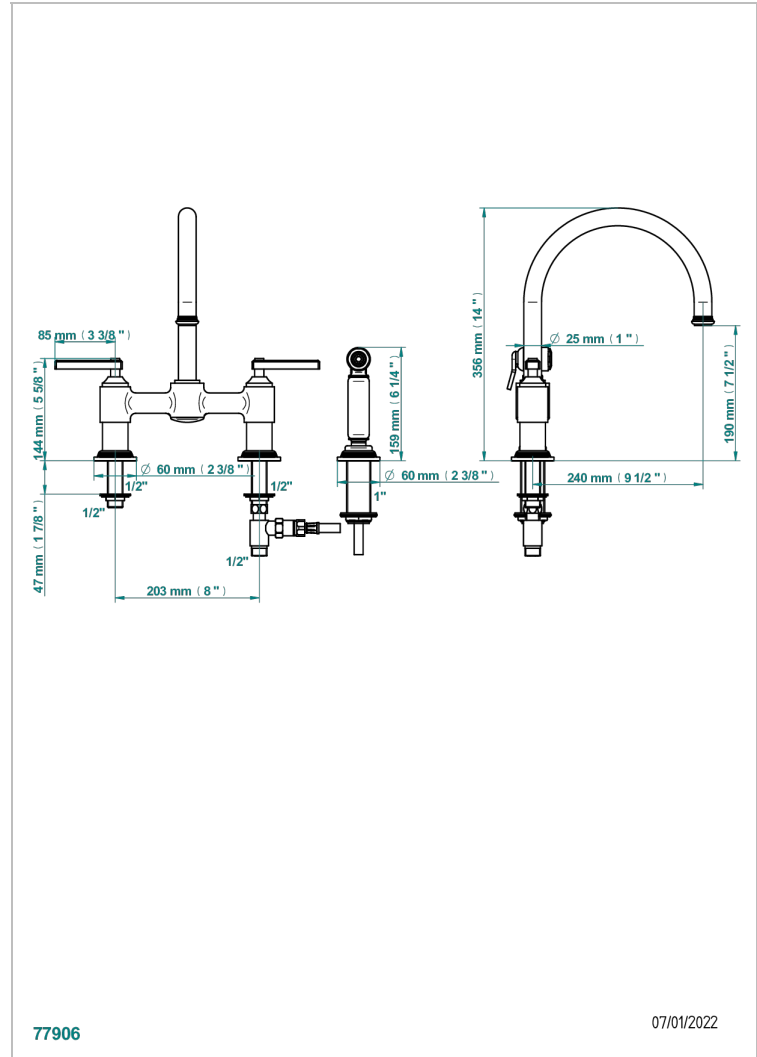

WEST COAST WHITE ONYX WITH LEVER HANDLES

U9H-159DM

3-hole sink mixer with swivel spout and side spray

CHARACTERISTIC

- ACS : 22ACCLY430

STANDARDS

AVAILABLE FINITIONS

Antique nickel - H28
Black ceram - D30
Blush PVD - H62
Brass color PVD - H49
Brown bronze color PVD - F33
Gold color PVD - H52