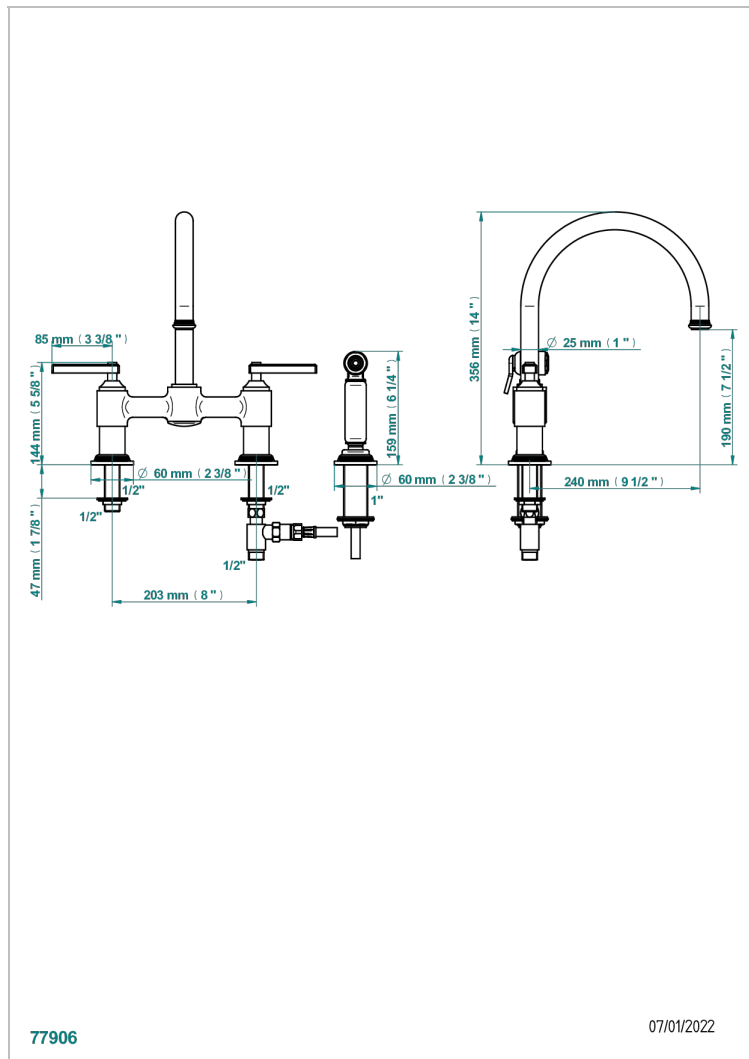

WEST COAST WHITE ONYX WITH LEVER HANDLES

U9H-159DM

3-hole sink mixer with swivel spout and side spray

77906

07/01/2022

CHARACTERISTIC

- ACS : 22ACCLY430

STANDARDS