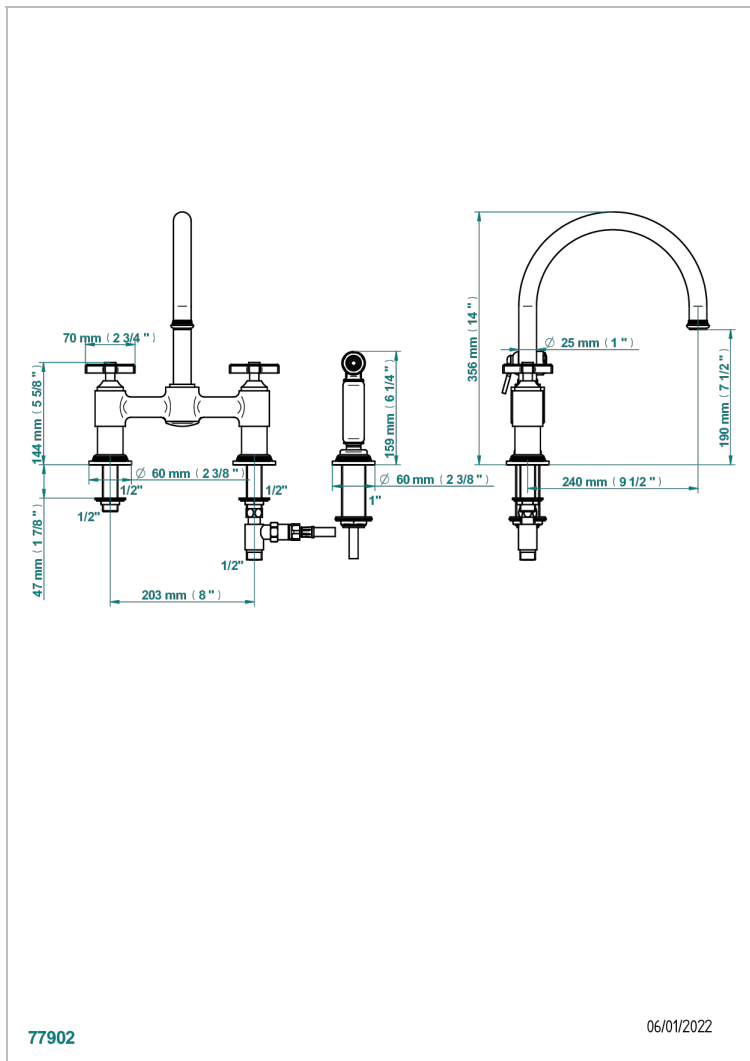

WEST COAST WHITE ONYX

U9G-159DM

3-hole sink mixer with swivel spout and side spray

77902

06/01/2022

CHARACTERISTIC

- ACS : 22ACCLY430

STANDARDS