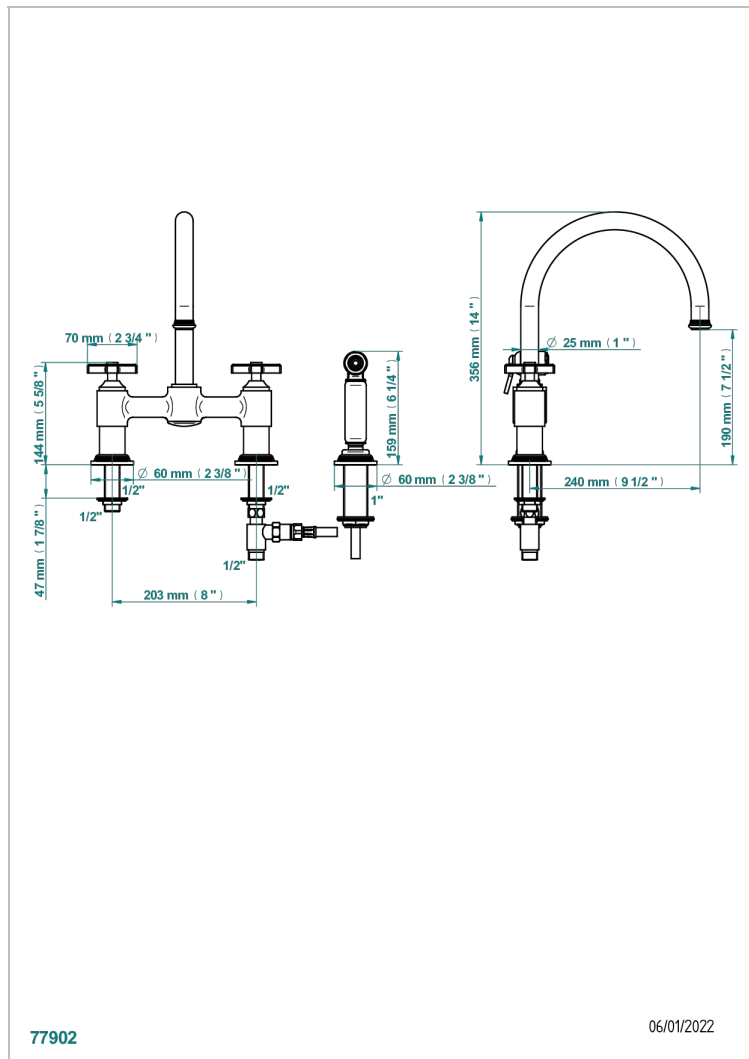

WEST COAST WHITE ONYX

U9G-159DM

3-hole sink mixer with swivel spout and side spray

THG[®]
PARIS

CHARACTERISTIC

- ACS : 22ACCLY430

STANDARDS

AVAILABLE FINITIONS