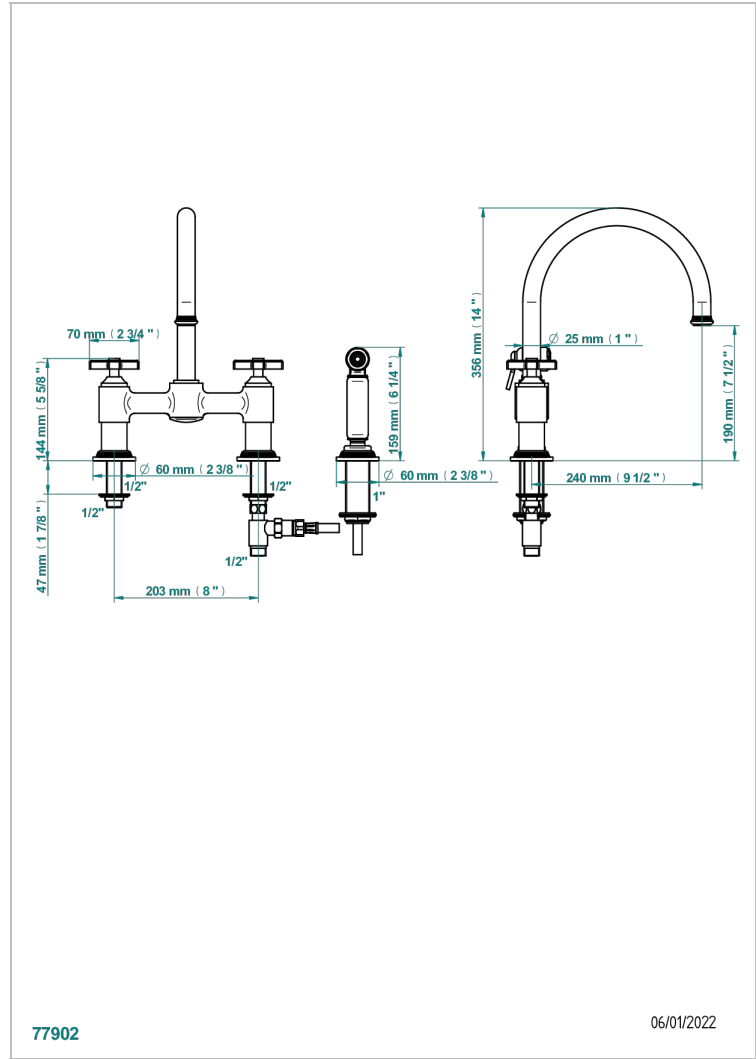

WEST COAST WHITE ONYX

U9G-159DM

3-hole sink mixer with swivel spout and side spray

77902

06/01/2022

CHARACTERISTIC

- ACS : 22ACCLY430

STANDARDS