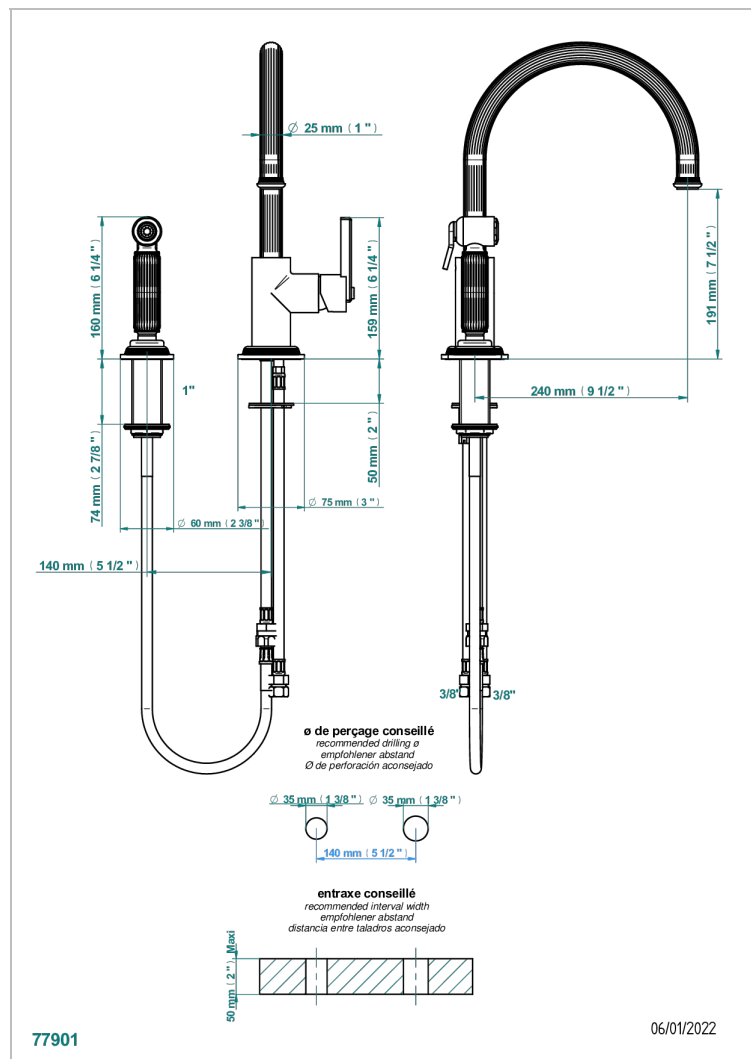

GRAND CENTRAL WHITE ONYX WITH LEVER HANDLES

U9S-6181N/D

Single lever sink mixer with swivel spout and side spray

CHARACTERISTIC

- Grand central White Onyx with lever handles
- Single lever sink mixer with swivel spout and side spray

AVAILABLE FINITIONS

Antique nickel - H28
Black ceram - D30
Blush PVD - H62
Brass color PVD - H49
Brown bronze color PVD - F33
Gold color PVD - H52

Graphite PVD - H64
Lacquered light bronze - D01
Matt Umber PVD - H67
Matt blush PVD - H60
Matt brass color PVD - H50
Matt brown bronze color PVD - F34