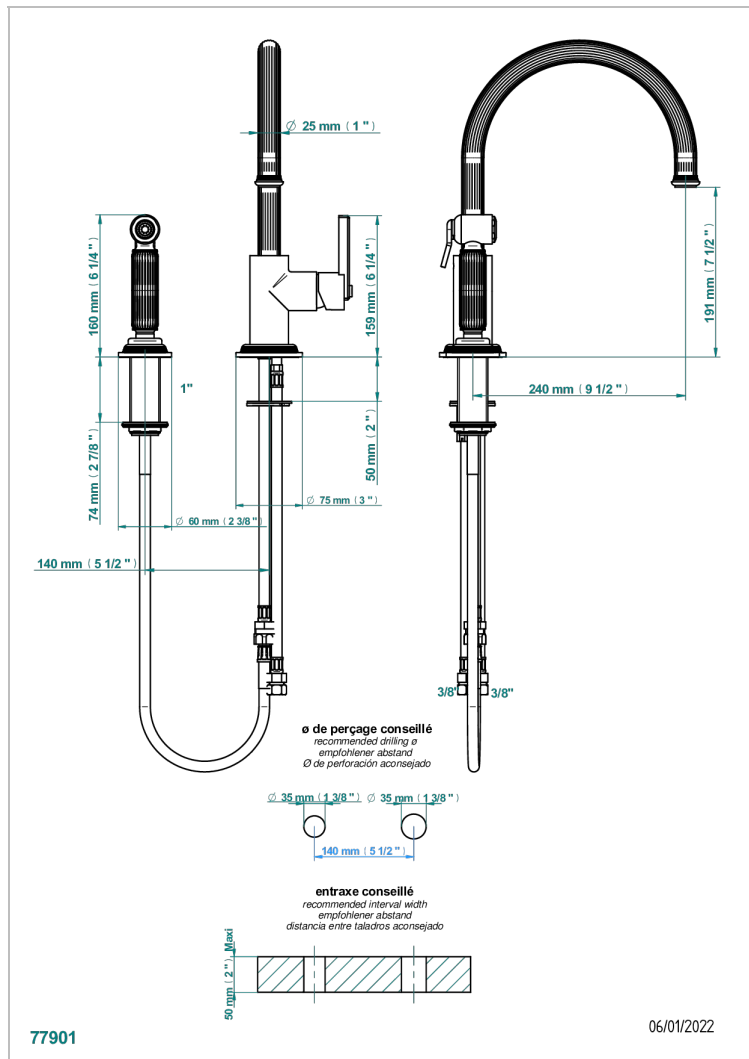

GRAND CENTRAL WHITE ONYX WITH LEVER HANDLES

U9S-6181N/D

Single lever sink mixer with swivel spout and side spray

CHARACTERISTIC

- Grand central White Onyx with lever handles
- Single lever sink mixer with swivel spout and side spray

AVAILABLE FINITIONS

Antique nickel - H28
Black ceram - D30
Blush PVD - H62
Brass color PVD - H49
Brown bronze color PVD - F33
Gold color PVD - H52

Graphite PVD - H64
Lacquered light bronze - D01
Matt Umber PVD - H67
Matt blush PVD - H60
Matt brass color PVD - H50
Matt brown bronze color PVD - F34