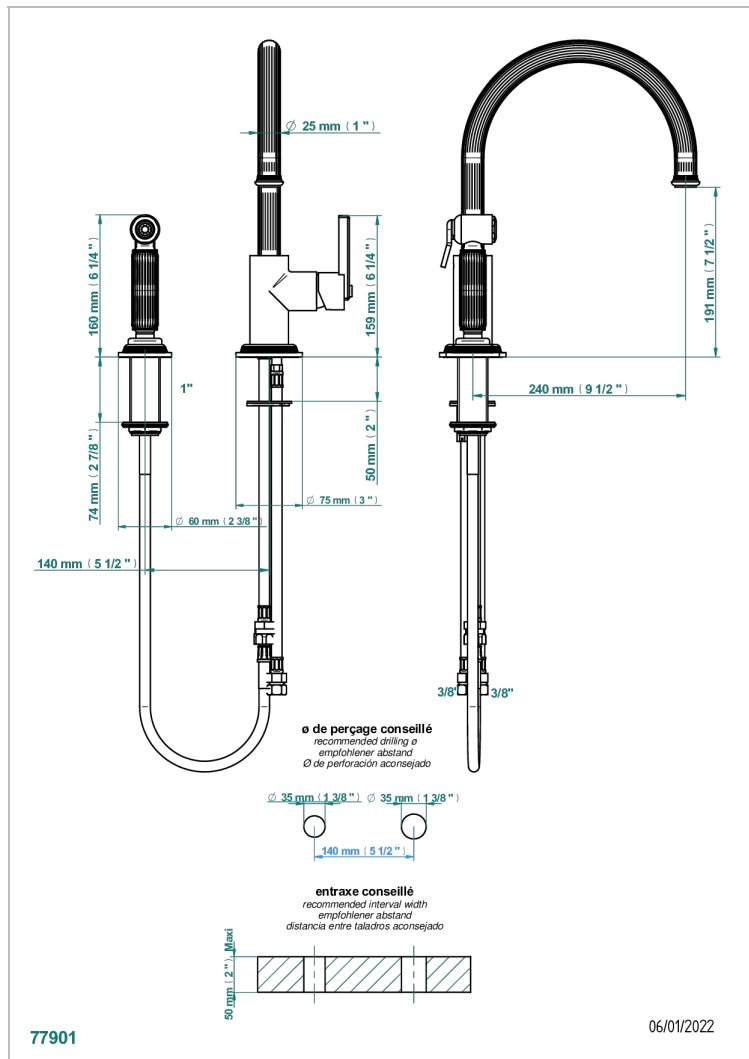

# GRAND CENTRAL WHITE ONYX

U9R-6181N/D

Single lever sink mixer with swivel spout and side spray

## CHARACTERISTIC

- Grand central White Onyx
- Single lever sink mixer with swivel spout and side spray

## AVAILABLE FINITIONS

Antique nickel - H28  
Black ceram - D30  
Blush PVD - H62  
Brass color PVD - H49  
Brown bronze color PVD - F33  
Gold color PVD - H52

Graphite PVD - H64  
Lacquered light bronze - D01  
Matt Umber PVD - H67  
Matt blush PVD - H60  
Matt brass color PVD - H50  
Matt brown bronze color PVD - F34