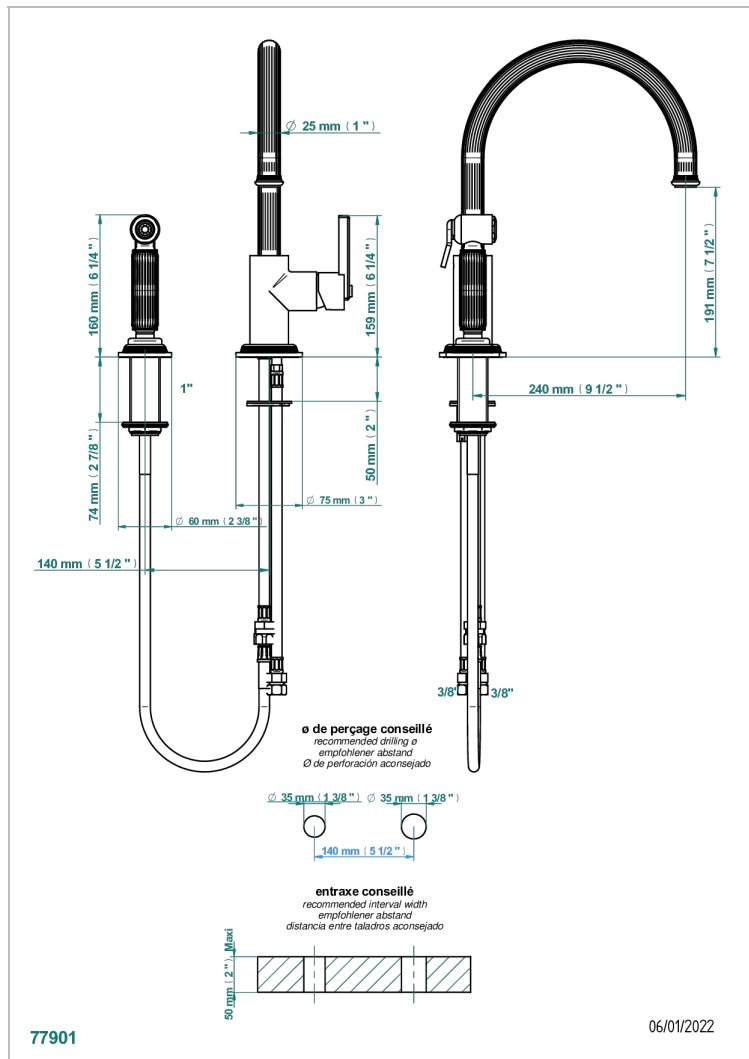

# GRAND CENTRAL WHITE ONYX

U9R-6181N/D

Single lever sink mixer with swivel spout and side spray

THG<sup>®</sup>  
PARIS

## CHARACTERISTIC

- Grand central White Onyx
- Single lever sink mixer with swivel spout and side spray

## AVAILABLE FINITIONS

Antique nickel - H28  
Black ceram - D30  
Blush PVD - H62  
Brass color PVD - H49  
Brown bronze color PVD - F33  
Gold color PVD - H52

Graphite PVD - H64  
Lacquered light bronze - D01  
Matt Umber PVD - H67  
Matt blush PVD - H60  
Matt brass color PVD - H50  
Matt brown bronze color PVD - F34