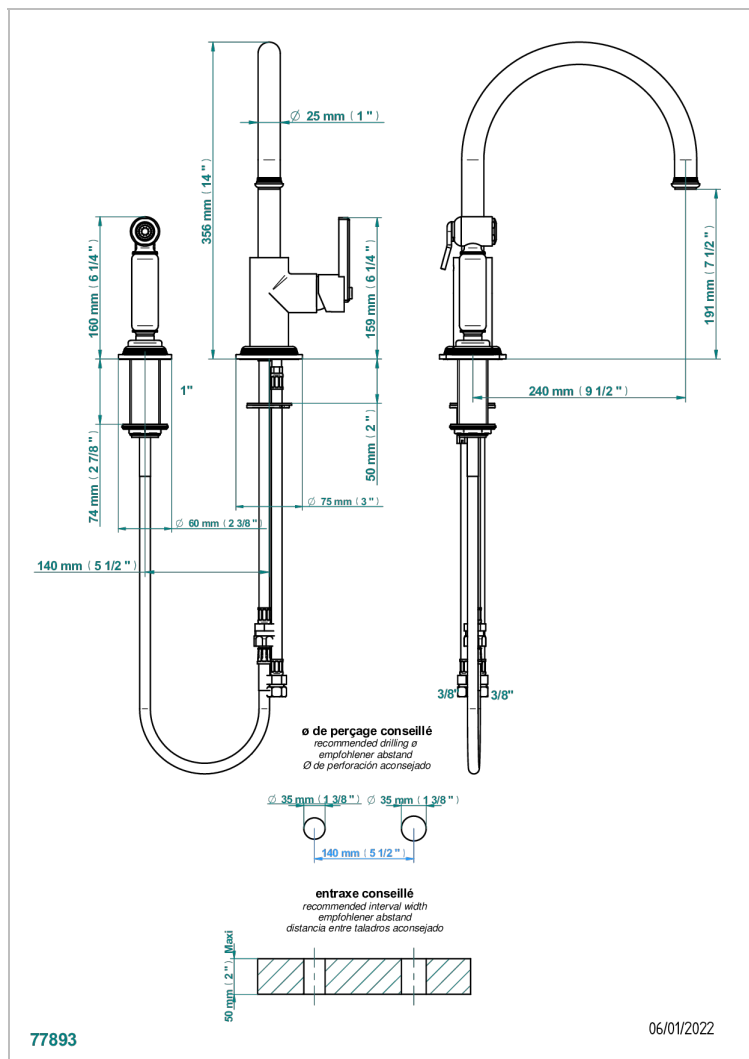

WEST COAST WHITE ONYX WITH LEVER HANDLES

U9H-6181N/D

Single lever sink mixer with swivel spout and side spray

77893

06/01/2022

CHARACTERISTIC

- West Coast White Onyx with lever handles
- Single lever sink mixer with swivel spout and side spray

AVAILABLE FINITIONS

Antique nickel - H28
Black ceram - D30
Blush PVD - H62
Brass color PVD - H49
Brown bronze color PVD - F33
Gold color PVD - H52

Graphite PVD - H64
Lacquered light bronze - D01
Matt Umber PVD - H67
Matt blush PVD - H60
Matt brass color PVD - H50
Matt brown bronze color PVD - F34