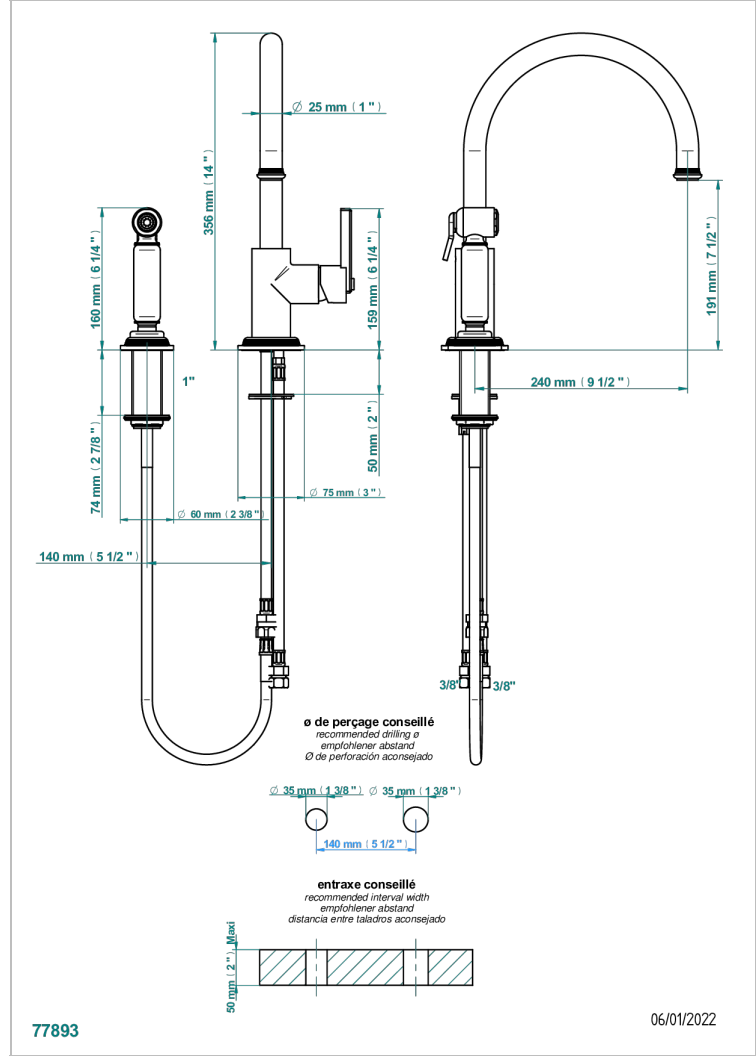

WEST COAST WHITE ONYX WITH LEVER HANDLES

U9H-6181N/D

Single lever sink mixer with swivel spout and side spray

CHARACTERISTIC

- West Coast White Onyx with lever handles
- Single lever sink mixer with swivel spout and side spray

AVAILABLE FINITIONS

Antique nickel - H28
Black ceram - D30
Blush PVD - H62
Brass color PVD - H49
Brown bronze color PVD - F33
Gold color PVD - H52

Graphite PVD - H64
Lacquered light bronze - D01
Matt Umber PVD - H67
Matt blush PVD - H60
Matt brass color PVD - H50
Matt brown bronze color PVD - F34