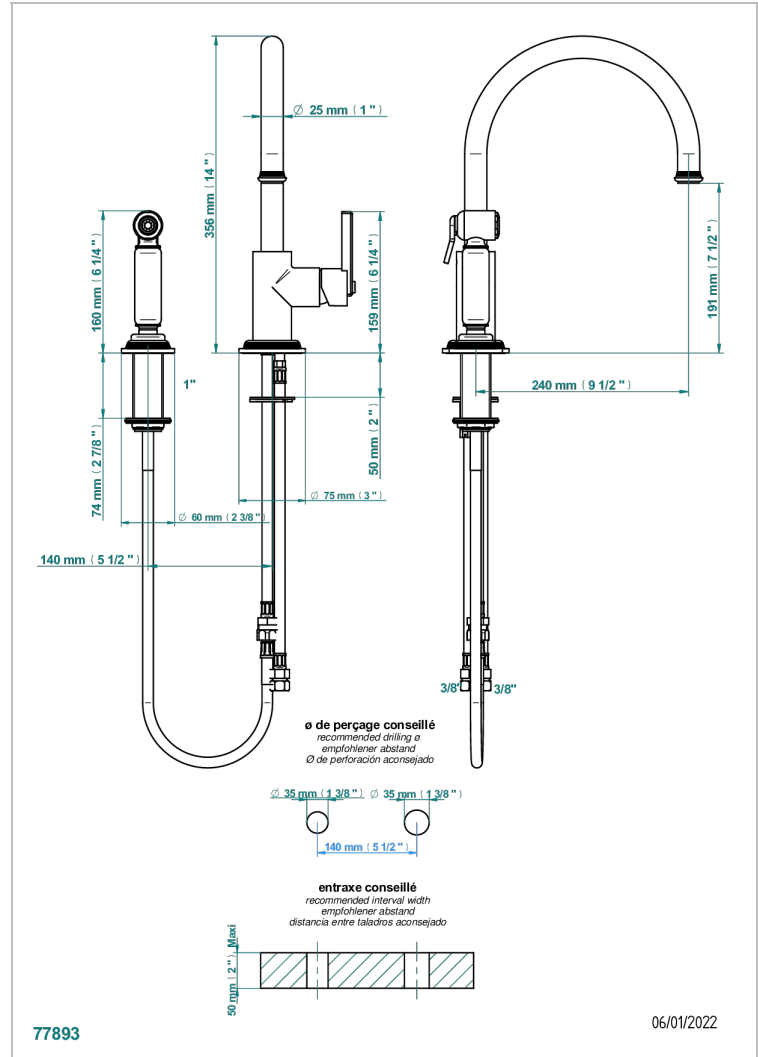

WEST COAST WHITE ONYX

U9G-6181N/D

Single lever sink mixer with swivel spout and side spray

THG[®]
PARIS

CHARACTERISTIC

- West Coast White Onyx
- Single lever sink mixer with swivel spout and side spray

AVAILABLE FINITIONS

Antique nickel - H28
Black ceram - D30
Blush PVD - H62
Brass color PVD - H49
Brown bronze color PVD - F33
Gold color PVD - H52

Graphite PVD - H64
Lacquered light bronze - D01
Matt Umber PVD - H67
Matt blush PVD - H60
Matt brass color PVD - H50
Matt brown bronze color PVD - F34