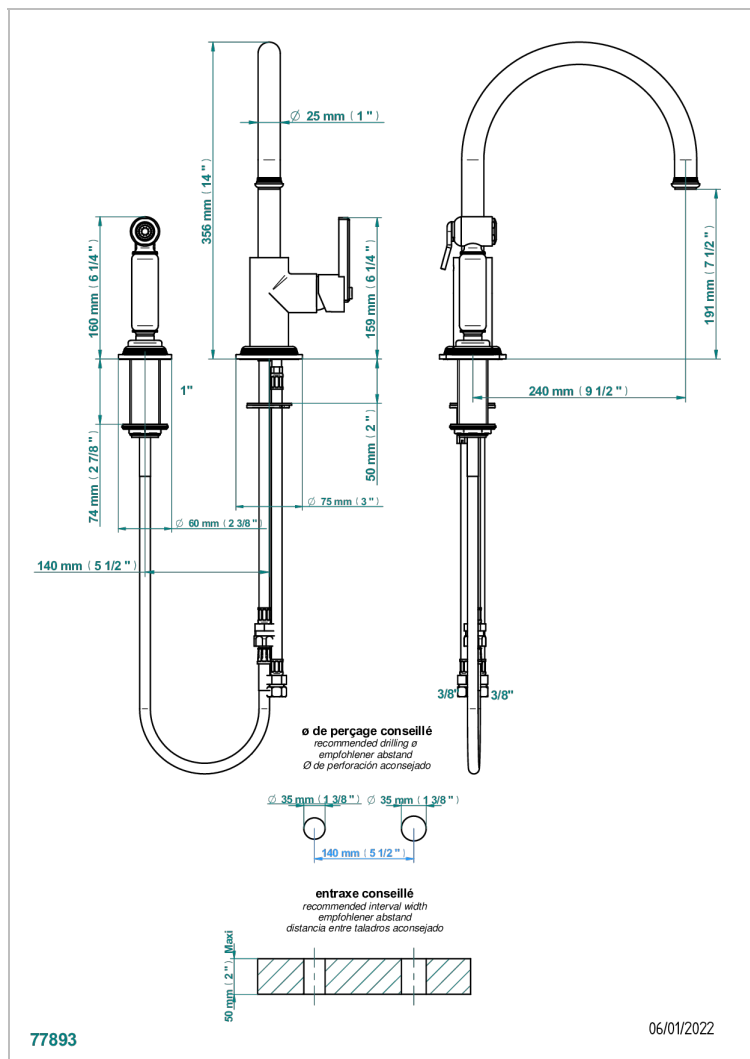

WEST COAST WHITE ONYX

U9G-6181N/D

THG[®]
PARIS

Single lever sink mixer with swivel spout and side spray

CHARACTERISTIC

- West Coast White Onyx
- Single lever sink mixer with swivel spout and side spray

AVAILABLE FINITIONS

Antique nickel - H28
Black ceram - D30
Blush PVD - H62
Brass color PVD - H49
Brown bronze color PVD - F33
Gold color PVD - H52

Graphite PVD - H64
Lacquered light bronze - D01
Matt Umber PVD - H67
Matt blush PVD - H60
Matt brass color PVD - H50
Matt brown bronze color PVD - F34