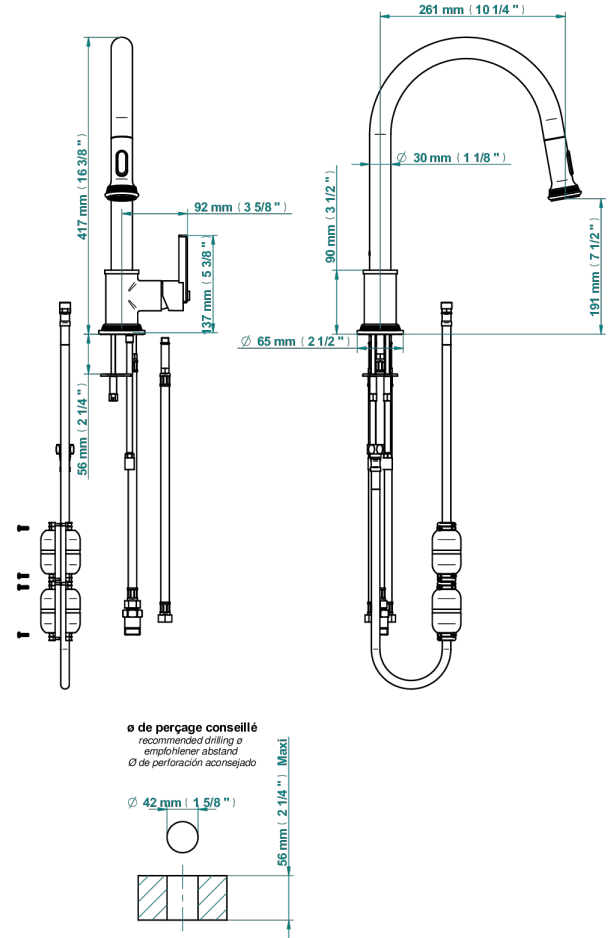

WEST COAST WHITE ONYX WITH LEVER HANDLES

U9H-6181D

Single lever sink mixer with swivel spout and pull-out spray

77890

05/01/2022

CHARACTERISTIC

- West Coast White Onyx with lever handles
- Single lever sink mixer with swivel spout and pull-out spray

AVAILABLE FINITIONS

Antique nickel - H28
Black ceram - D30
Blush PVD - H62
Brass color PVD - H49
Brown bronze color PVD - F33
Gold color PVD - H52

Graphite PVD - H64
Lacquered light bronze - D01
Matt Umber PVD - H67
Matt blush PVD - H60
Matt brass color PVD - H50
Matt brown bronze color PVD - F34