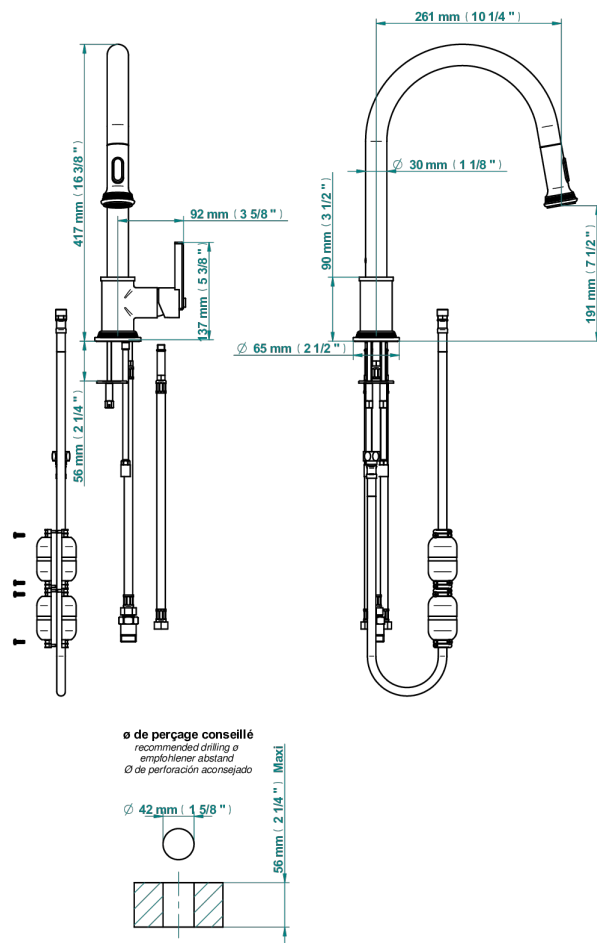

WEST COAST WHITE ONYX WITH LEVER HANDLES

U9H-6181D

Single lever sink mixer with swivel spout and pull-out spray

77890

05/01/2022

CHARACTERISTIC

- West Coast White Onyx with lever handles
- Single lever sink mixer with swivel spout and pull-out spray

AVAILABLE FINITIONS

Antique nickel - H28
Black ceram - D30
Blush PVD - H62
Brass color PVD - H49
Brown bronze color PVD - F33
Gold color PVD - H52

Graphite PVD - H64
Lacquered light bronze - D01
Matt Umber PVD - H67
Matt blush PVD - H60
Matt brass color PVD - H50
Matt brown bronze color PVD - F34